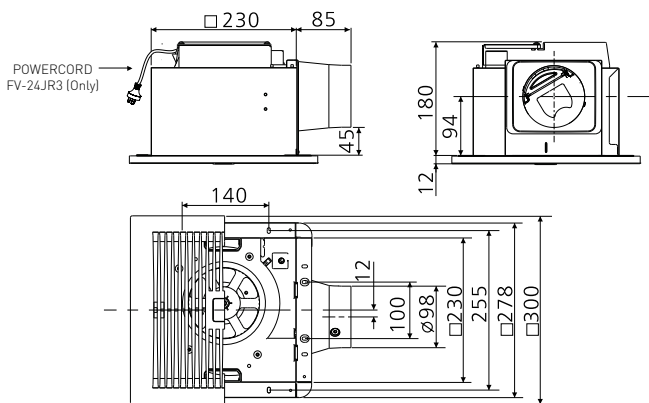

FV-24JR3 (WITH MOTION SENSOR)

FV-24JA3

DIMENSIONS

FV-24JR3 & FV-24JA3

PERFORMANCE CURVE

FV-24JR3 & FV-24JA3

MODEL	ELECTRICAL SUPPLY	AIR VOLUME [l/s]	POWER CONSUMPTION [W]	NOISE @ 1m [dB(A)]	NET WEIGHT [kg]	INSTALLATION CUT-OUT [mm]	DUCT DIAMETER [mm]
FV-24JR3	240V	44	9.3	36.5	3.0	230x230	100
&	SINGLE PHASE	33	5.5	30.5			
FV-24JA3	50Hz	22	3.6	24.5	2.9		