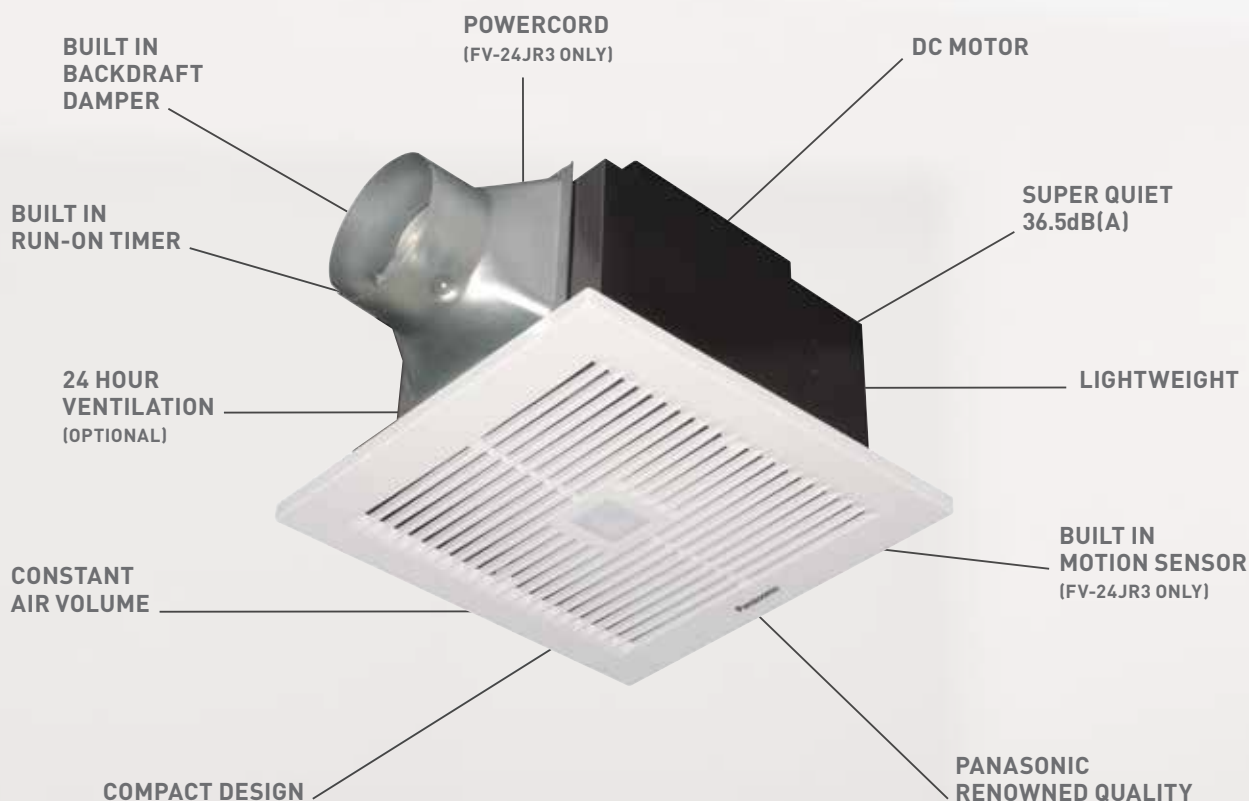

Panasonic

VENTILATION FANS
CEILING MOUNTED
DC MOTOR WITH MOTION SENSOR

QUALITY AIR FOR LIFE

HIGHER LIVING STANDARDS

Panasonic introduces a brand new range of Direct Current (DC) Motor Ceiling Mounted Ventilation Fans. With whisper quiet operation & energy efficient performance, these fans provide a quiet and comfortable environment within your home.

QUIET OPERATION - LOW NOISE DESIGN

These fans adopt a distinctive Resonance-Noise-Absorption Structure design. Minimising the transmission of noise from blower to exterior. Reducing the operation noise to incredibly low levels, creating a tranquil and silent environment. The Double Chamber Structure, allows noise to be effectively absorbed and reduced between the double orifice and casing.