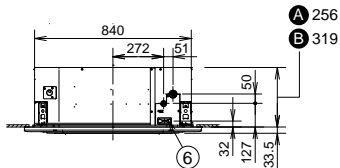

4-WAY CASSETTE Dimensions

- A** S-18PU3QA/S-18PU3Q/S-21PU3QA/S-21PU3Q/S-24PU3QA/S-24PU3Q
B S-30PU3Q/S-34PU3QA/S-34PU3Q/S-43PU3QA/S-43PU3Q/S-48PU3QA/S-48PU3Q/S-3448PU3QA
 S-3448PU3Q

- ① Air intake
- ② Discharge outlet
- ③ Refrigerant tubing (liquid tube)
- ④ Refrigerant tubing (gas tube)
- ⑤ Drain tube connection port VP25 (outer dia. ϕ 32)
- ⑥ Power supply port
- ⑦ Suspension bolt hole (4-12x30 elongated hole)

<Filter dimension> 520 x 520 x 15