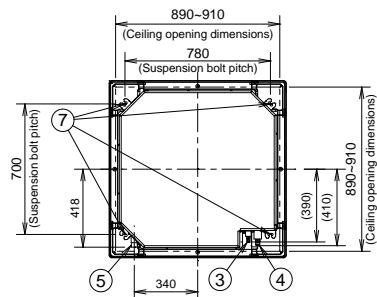

4-WAY CASSETTE Dimensions

- A** S-18PU3QA/S-18PU3Q/S-21PU3QA/S-21PU3Q/S-24PU3QA/S-24PU3Q
B S-30PU3Q/S-34PU3QA/S-34PU3Q/S-43PU3QA/S-43PU3Q/S-48PU3QA/S-48PU3Q/S-3448PU3QA
 S-3448PU3Q

- ① Air intake
- ② Discharge outlet
- ③ Refrigerant tubing (liquid tube)
- ④ Refrigerant tubing (gas tube)
- ⑤ Drain tube connection port VP25 (outer dia. ϕ 32)
- ⑥ Power supply port
- ⑦ Suspension bolt hole (4-12x30 elongated hole)

<Filter dimension> 520 x 520 x 15