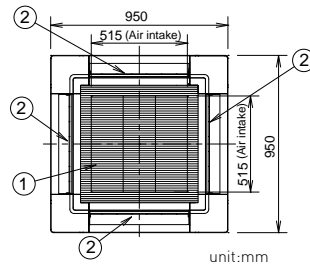

4-WAY CASSETTE Dimensions

- A** S-18PU3QA/S-18PU3Q/S-21PU3QA/S-21PU3Q/S-24PU3QA/S-24PU3Q
B S-30PU3Q/S-34PU3QA/S-34PU3Q/S-43PU3QA/S-43PU3Q/S-48PU3QA/S-48PU3Q/S-3448PU3QA
 S-3448PU3Q

- ① Air intake
- ② Discharge outlet
- ③ Refrigerant tubing (liquid tube)
- ④ Refrigerant tubing (gas tube)
- ⑤ Drain tube connection port VP25 (outer dia. ϕ 32)
- ⑥ Power supply port
- ⑦ Suspension bolt hole (4-12x30 elongated hole)

<Filter dimension> 520 x 520 x 15