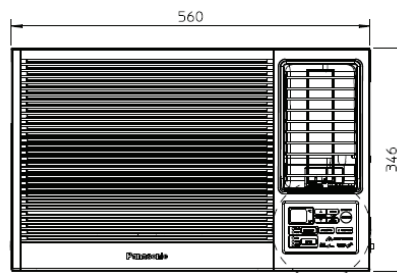

Dimensions

1. CW-MN1220VPH

Detail A

Detail A