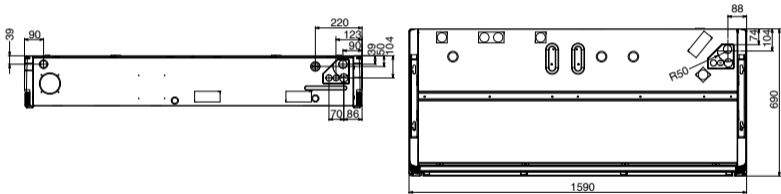

CEILING EXPOSED **NEW** Dimensions

S-3448PT3H

unit:mm

OUTDOOR UNITS **NEW** Dimensions

U-34PRH1Z5/U-43PRH1Z5/U-43PRH1H8/U-48PRH1H8

①	Refrigerant tubing (liquid tube), flared connection (Ø9.52)
②	Refrigerant tubing (gas tube), flared connection (Ø15.88)
③	Refrigerant tubing port
④	Electrical wiring port (Ø13)
⑤	Electrical wiring port (Ø22)
⑥	Electrical wiring port (Ø27)
⑦	Electrical wiring port (Ø35)

*Mounting hole (4-R6.5), anchor bolt : M10

unit:mm