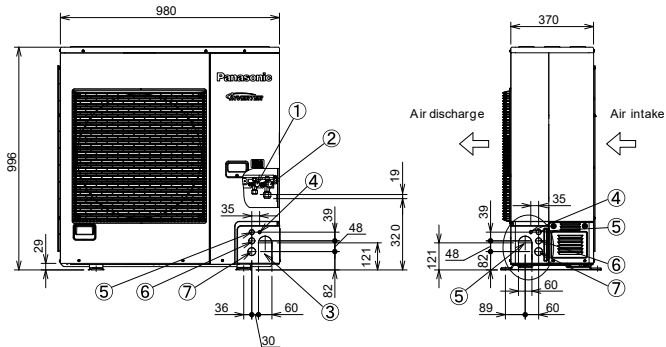

CEILING EXPOSED **NEW** Dimensions

S-3448PT3H

unit:mm

OUTDOOR UNITS **NEW** Dimensions

U-34PRH1Z5/U-43PRH1Z5/U-43PRH1H8/U-48PRH1H8

①	Refrigerant tubing (liquid tube), flared connection (Ø9.52)
②	Refrigerant tubing (gas tube), flared connection (Ø15.88)
③	Refrigerant tubing port
④	Electrical wiring port (Ø13)
⑤	Electrical wiring port (Ø22)
⑥	Electrical wiring port (Ø27)
⑦	Electrical wiring port (Ø35)

*Mounting hole (4-R6.5), anchor bolt : M10

unit:mm