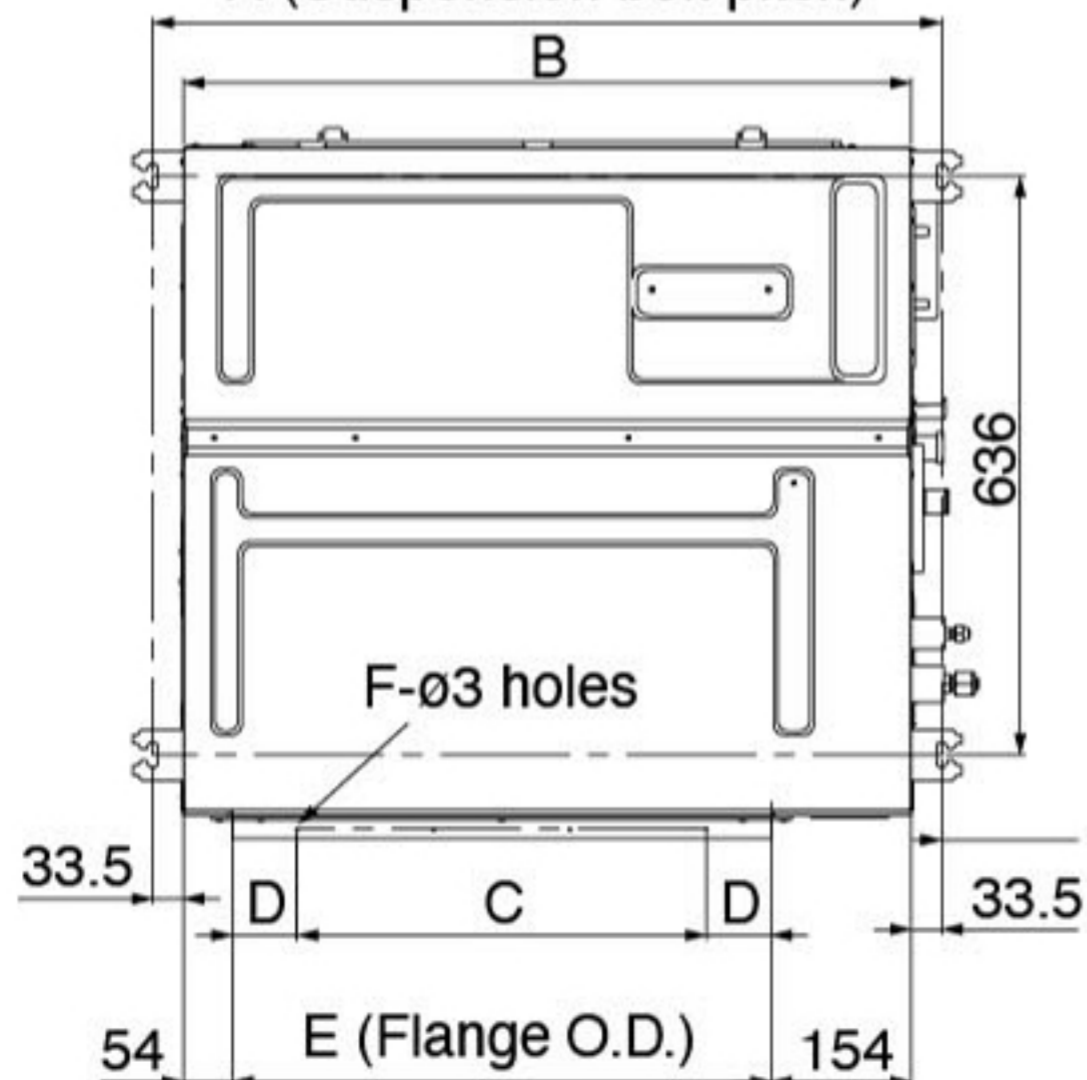

ADAPTIVE DUCTED **NEW** Dimensions

S-18PF3T/S-24PF3T/S-30PF3T/S-3648PF3T

Detailed dimensions of indoor unit

Type	A	B	C	D	E	F
	mm	mm	mm	mm	mm	Q'ty
18	867	800	450 (Pitch 150 × 3)	71	592	12
24	1,067	1,000	750 (Pitch 150 × 5)	21	792	16
30/3648	1,467	1,400	1,050 (Pitch 150 × 7)	71	1,192	20

8- ϕ 3.2 hole
For M4 self-tapping screw

A (Suspension bolt pitch)

unit:mm