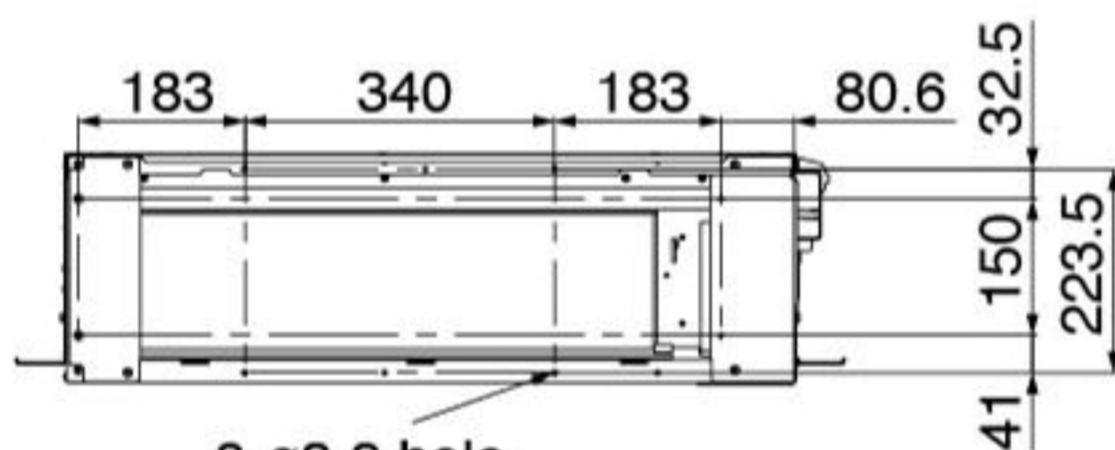

ADAPTIVE DUCTED **NEW** Dimensions

S-18PF3T/S-24PF3T/S-30PF3T/S-3648PF3T

Detailed dimensions of indoor unit

Type	A	B	C	D	E	F
	mm	mm	mm	mm	mm	Q'ty
18	867	800	450 (Pitch 150 × 3)	71	592	12
24	1,067	1,000	750 (Pitch 150 × 5)	21	792	16
30/3648	1,467	1,400	1,050 (Pitch 150 × 7)	71	1,192	20

8- ϕ 3.2 hole
For M4 self-tapping screw

A (Suspension bolt pitch)

unit:mm