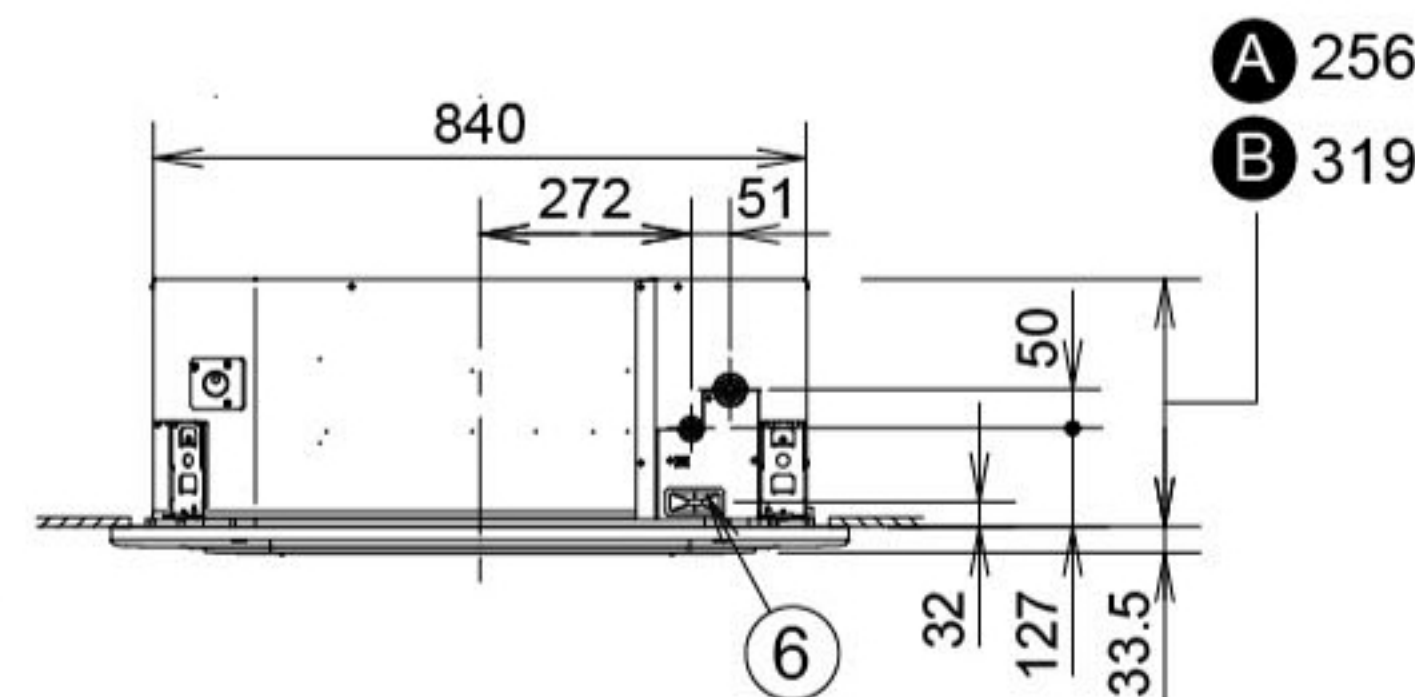

4-WAY CASSETTE **NEW** Dimensions

A S-18PU3TA/S-24PU3TA

B S-30PU3TA/S-3648PU3TA

- ① Air intake
- ② Discharge outlet
- ③ Refrigerant tubing (liquid tube)
- ④ Refrigerant tubing (gas tube)
- ⑤ Drain tube connection port VP25 (outer dia. $\phi 32$)
- ⑥ Power supply port
- ⑦ Suspension bolt hole (4-12 \times 30 elongated hole)

<Filter dimension> 520 x 520 x 15

unit:mm