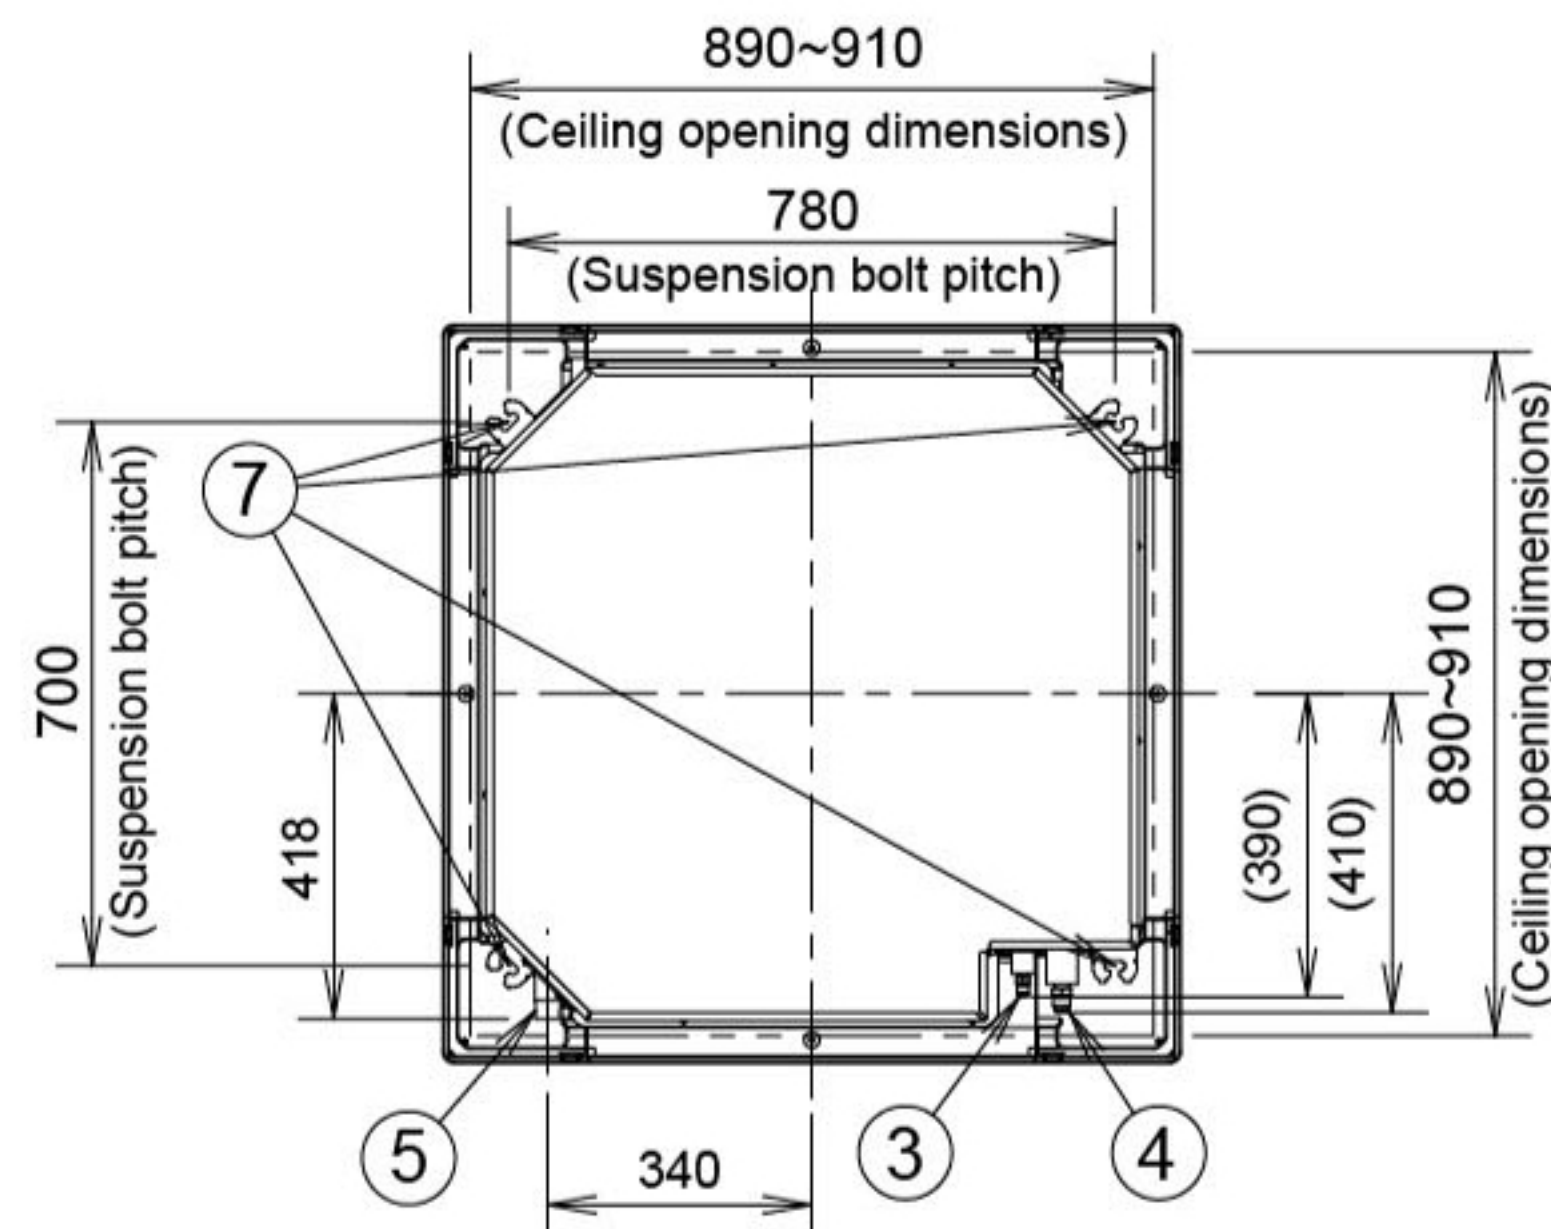

4-WAY CASSETTE **NEW** Dimensions

A S-18PU3TA/S-24PU3TA

B S-30PU3TA/S-3648PU3TA

- ① Air intake
- ② Discharge outlet
- ③ Refrigerant tubing (liquid tube)
- ④ Refrigerant tubing (gas tube)
- ⑤ Drain tube connection port VP25 (outer dia. $\phi 32$)
- ⑥ Power supply port
- ⑦ Suspension bolt hole (4-12 \times 30 elongated hole)

<Filter dimension> 520 x 520 x 15

unit:mm