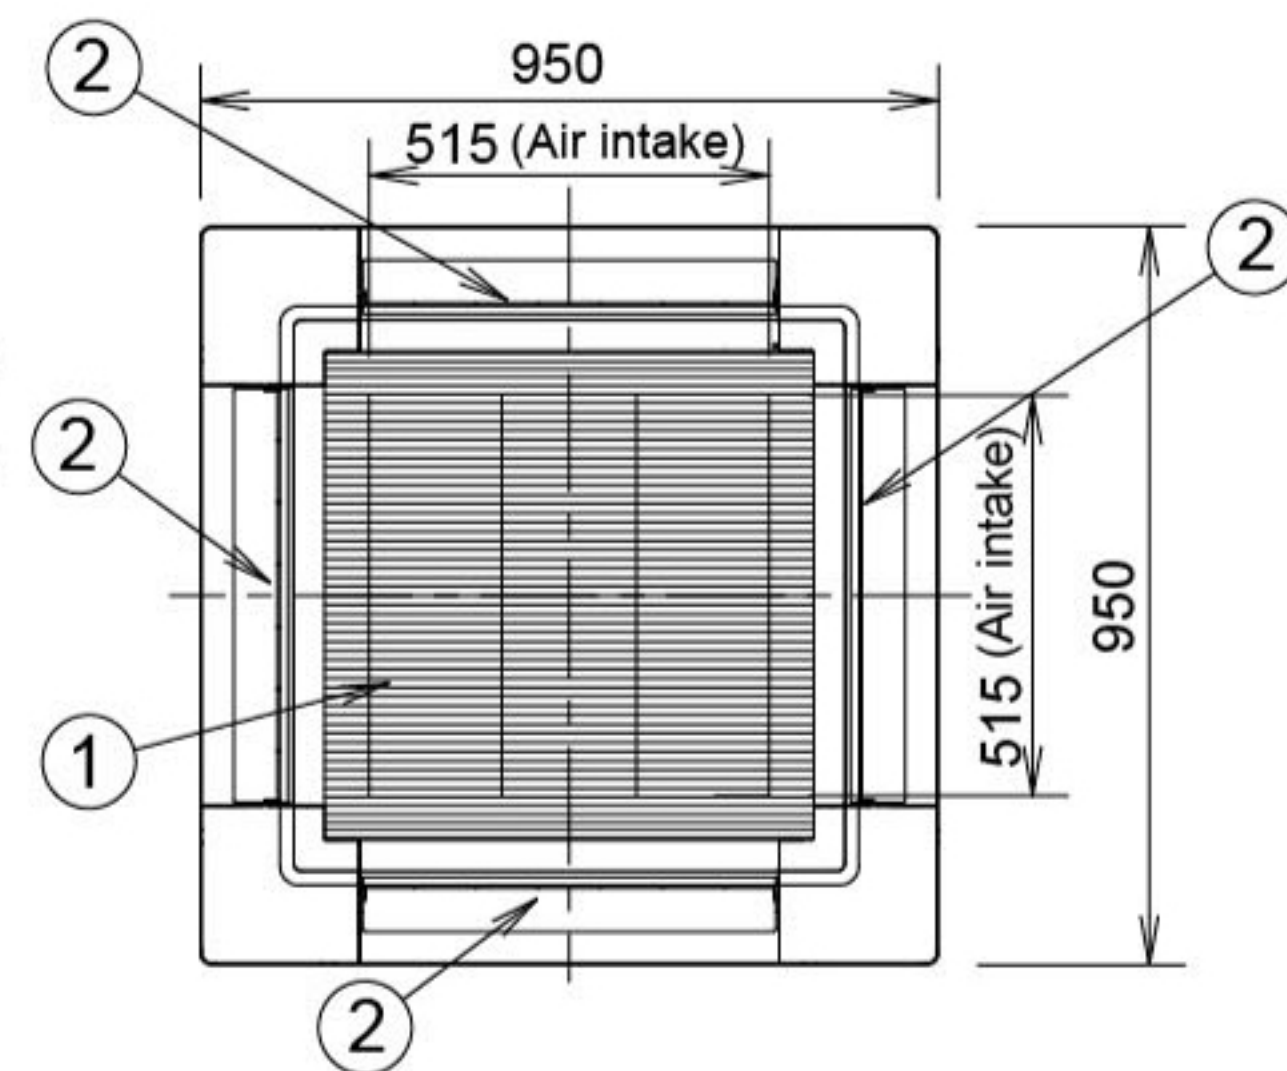

4-WAY CASSETTE **NEW** Dimensions

A S-18PU3TA/S-24PU3TA

B S-30PU3TA/S-3648PU3TA

- ① Air intake
- ② Discharge outlet
- ③ Refrigerant tubing (liquid tube)
- ④ Refrigerant tubing (gas tube)
- ⑤ Drain tube connection port VP25 (outer dia. $\phi 32$)
- ⑥ Power supply port
- ⑦ Suspension bolt hole (4-12 \times 30 elongated hole)

<Filter dimension> 520 x 520 x 15

unit:mm