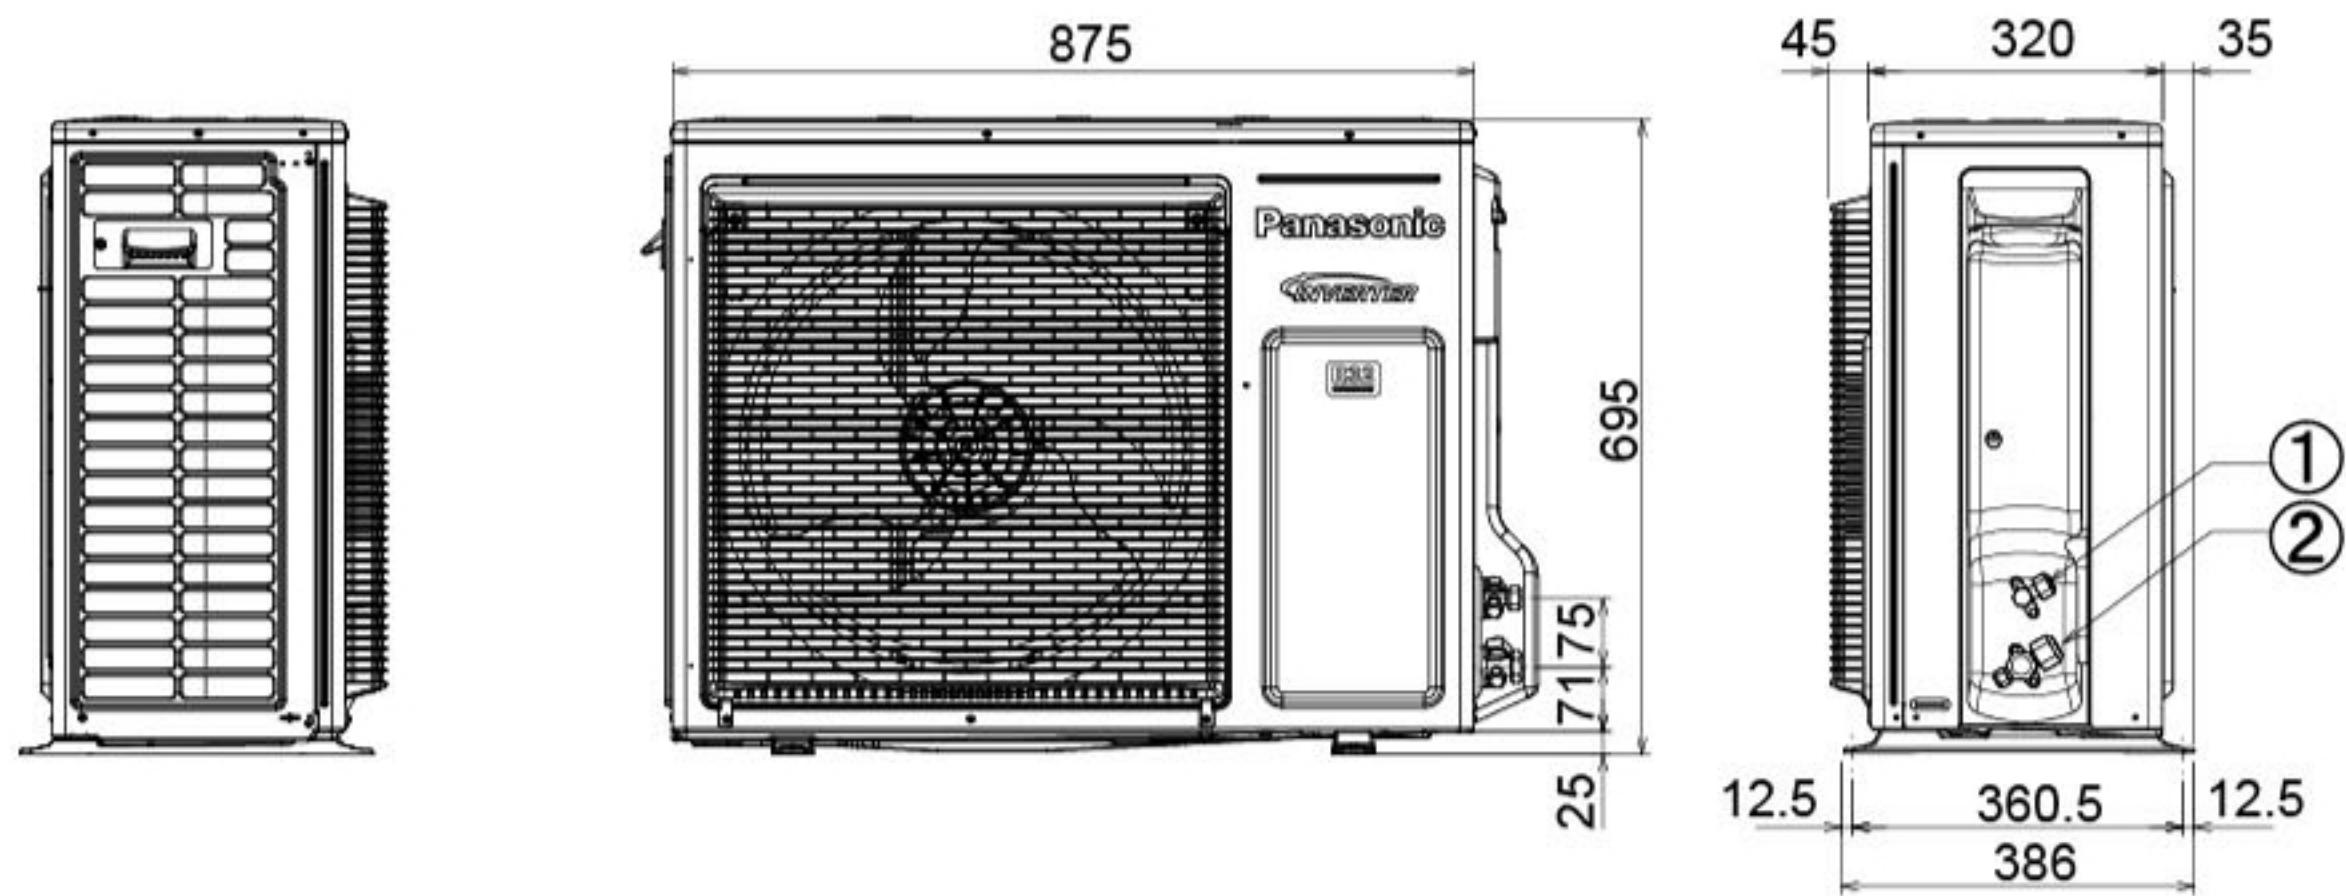

# OUTDOOR UNITS **NEW** Dimensions

U-18PRH1T5/U-24PRH1T5/U-30PRH1T5

- |   |  |
|---|--|
| ① | Refrigerant tubing (liquid tube), flared connection (Ø6.35 <sup>1</sup> /9.52 <sup>2</sup> ) |
| ② | Refrigerant tubing (gas tube), flared connection (Ø12.70 <sup>1</sup> /15.88 <sup>2</sup> )  |

\*1 For U-18PRH  
 \*2 For U-24/30PRH  
 \*Mounting hole (4-R6.5), anchor bolt : M10

U-36PRH1T5/U-36PRH1T8/U-42PRH1T5/U-42PRH1T8/ U-48PRH1T5/U-48PRH1T8

- |   |   |
|---|---|
| ① | Refrigerant tubing (liquid tube), flared connection (Ø9.52) |
| ② | Refrigerant tubing (gas tube), flared connection (Ø15.88)   |
| ③ | Refrigerant tubing port                                     |
| ④ | Electrical wiring port (Ø13)                                |
| ⑤ | Electrical wiring port (Ø22)                                |
| ⑥ | Electrical wiring port (Ø27)                                |
| ⑦ | Electrical wiring port (Ø35)                                |

\*Mounting hole (4-R6.5), anchor bolt : M10

unit:mm