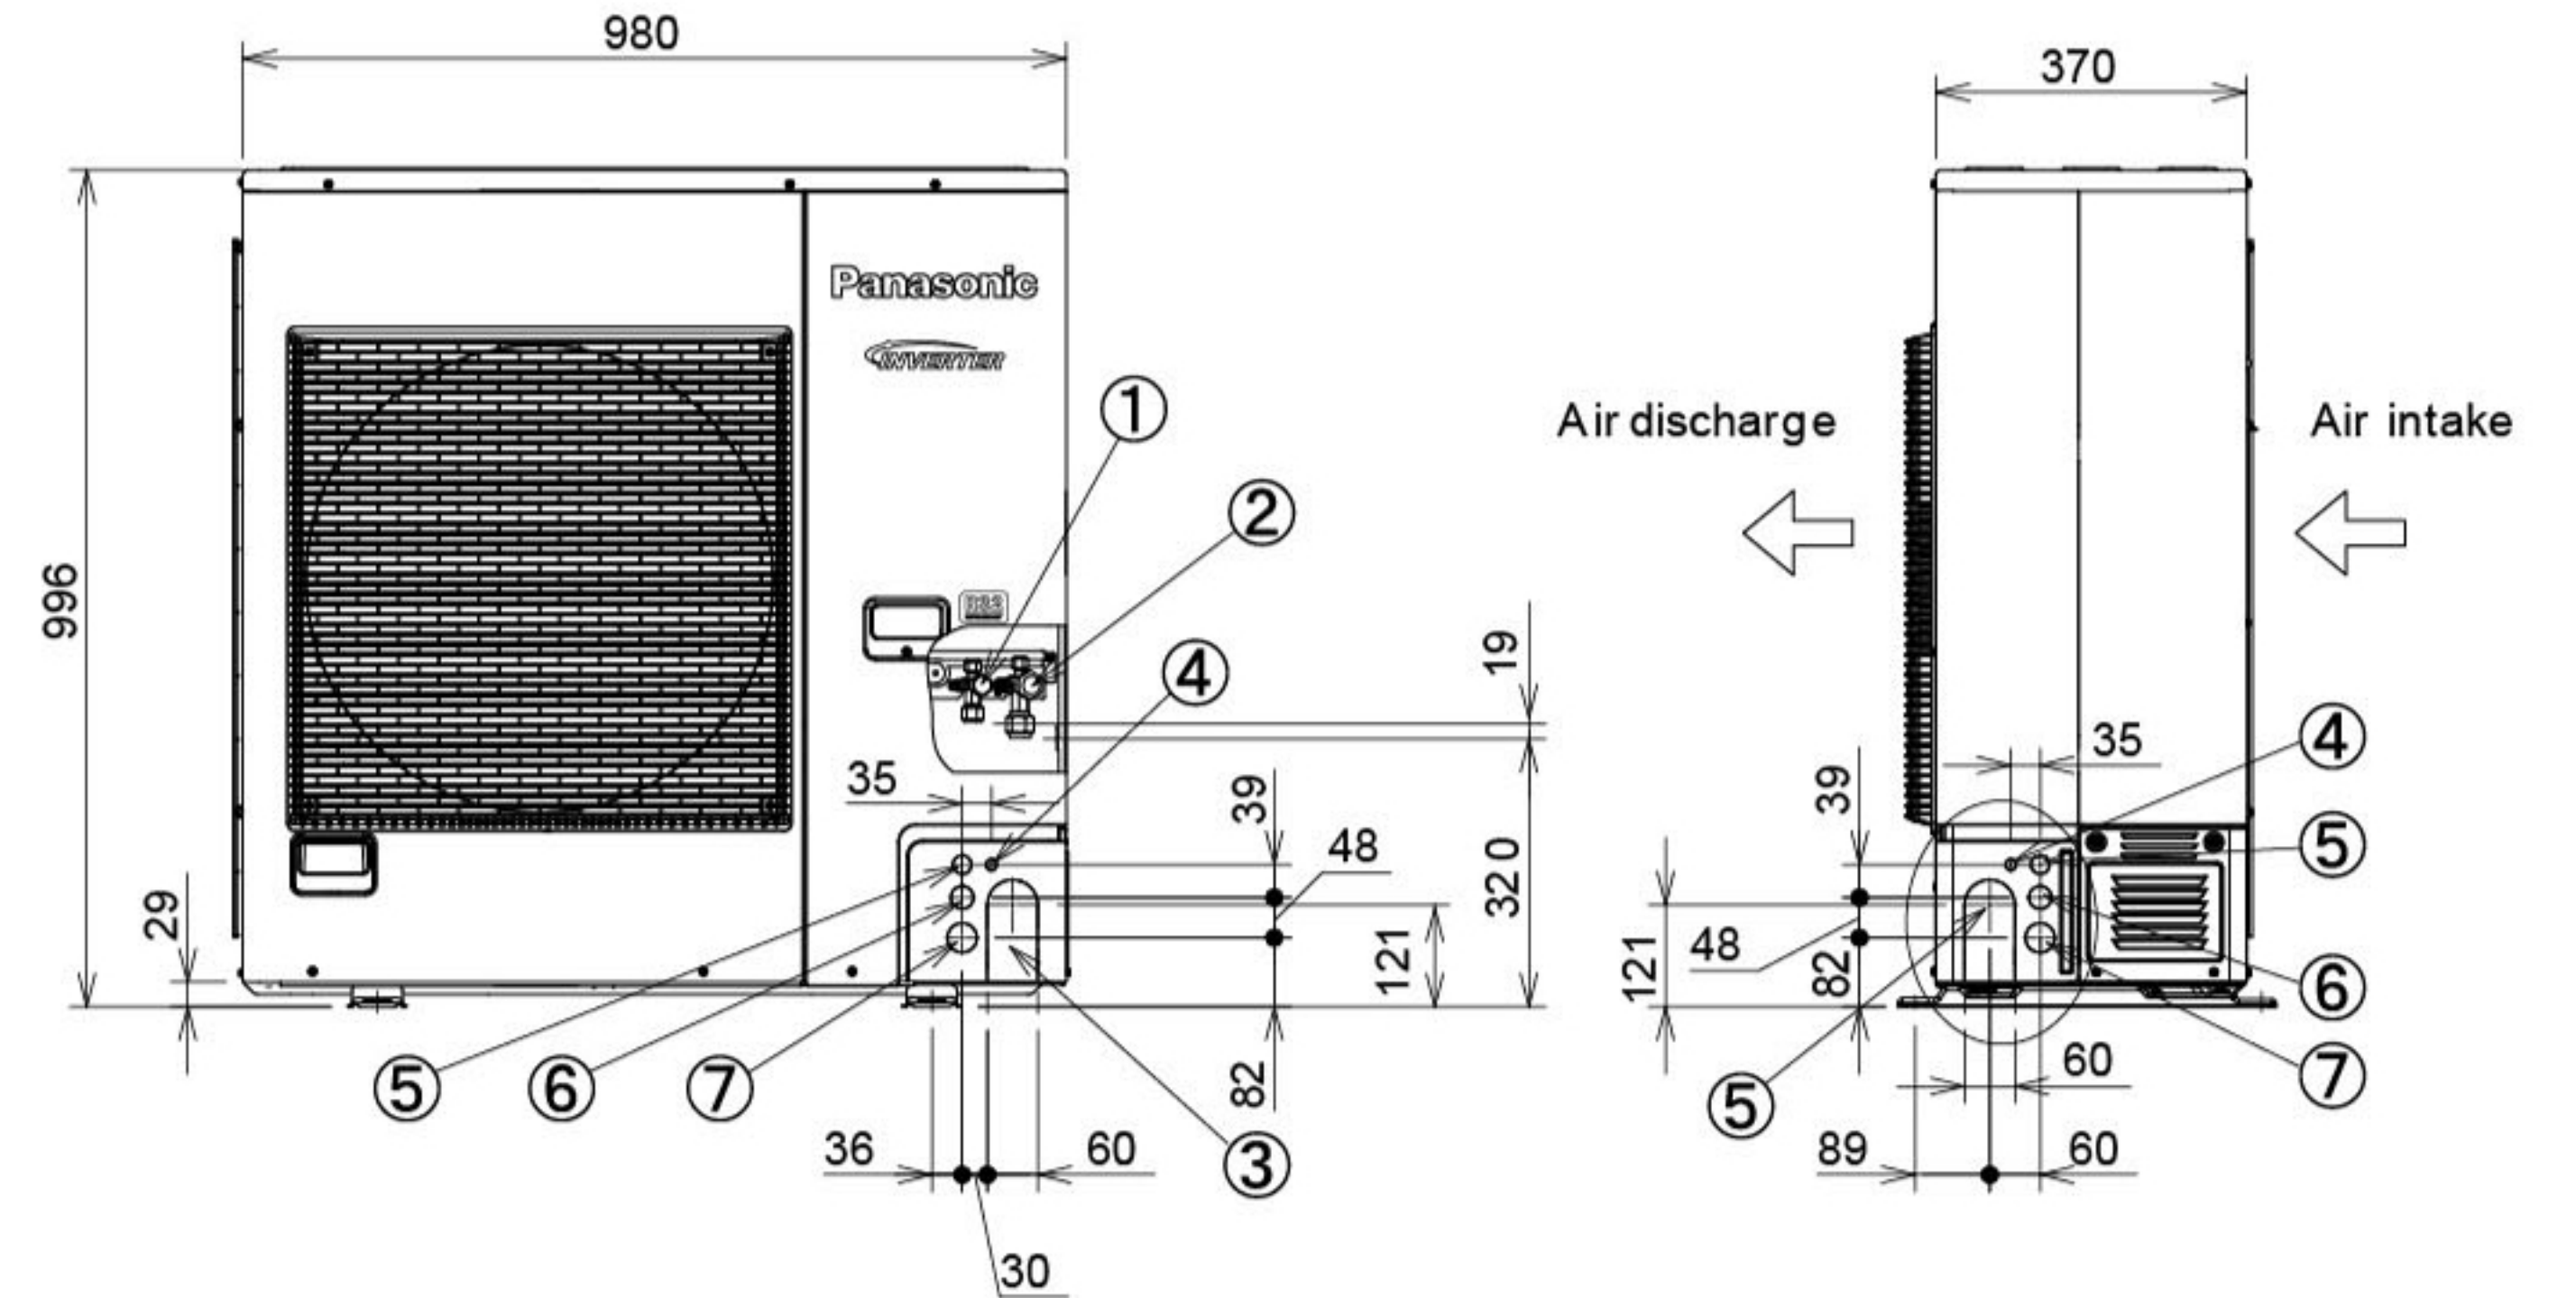

# OUTDOOR UNITS **NEW** Dimensions

U-18PRH1T5/U-24PRH1T5/U-30PRH1T5

- |   |  |
|---|--|
| ① | Refrigerant tubing (liquid tube), flared connection (Ø6.35 <sup>1</sup> /9.52 <sup>2</sup> ) |
| ② | Refrigerant tubing (gas tube), flared connection (Ø12.70 <sup>1</sup> /15.88 <sup>2</sup> )  |

\*1 For U-18PRH  
 \*2 For U-24/30PRH  
 \*Mounting hole (4-R6.5), anchor bolt : M10

U-36PRH1T5/U-36PRH1T8/U-42PRH1T5/U-42PRH1T8/ U-48PRH1T5/U-48PRH1T8

- |   |   |
|---|---|
| ① | Refrigerant tubing (liquid tube), flared connection (Ø9.52) |
| ② | Refrigerant tubing (gas tube), flared connection (Ø15.88)   |
| ③ | Refrigerant tubing port                                     |
| ④ | Electrical wiring port (Ø13)                                |
| ⑤ | Electrical wiring port (Ø22)                                |
| ⑥ | Electrical wiring port (Ø27)                                |
| ⑦ | Electrical wiring port (Ø35)                                |

\*Mounting hole (4-R6.5), anchor bolt : M10

unit:mm