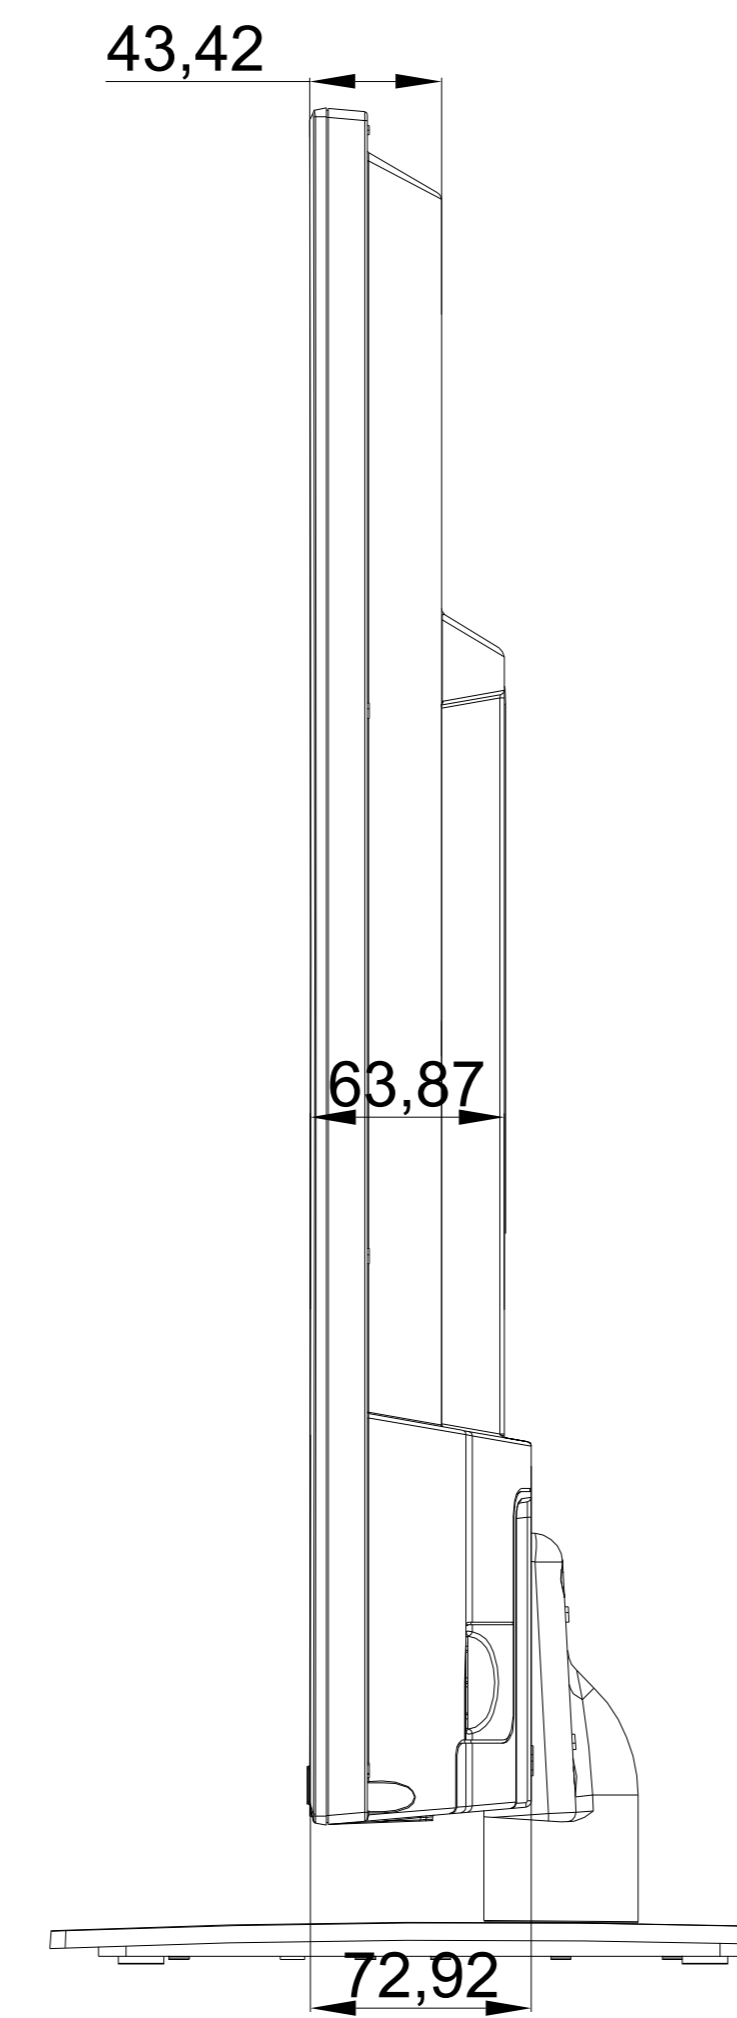

# Panasonic

TX-43FX550B / TX-43FX555B

## TV DIMENSIONS (mm)

	WIDTH mm	DEPTH mm	HEIGHT mm	
PRODUCT W/ FOOT	970	235	612	
PRODUCT WO/ FOOT	970	min. 73 max. 43	566	
PRODUCT BOX	1085	154	750	