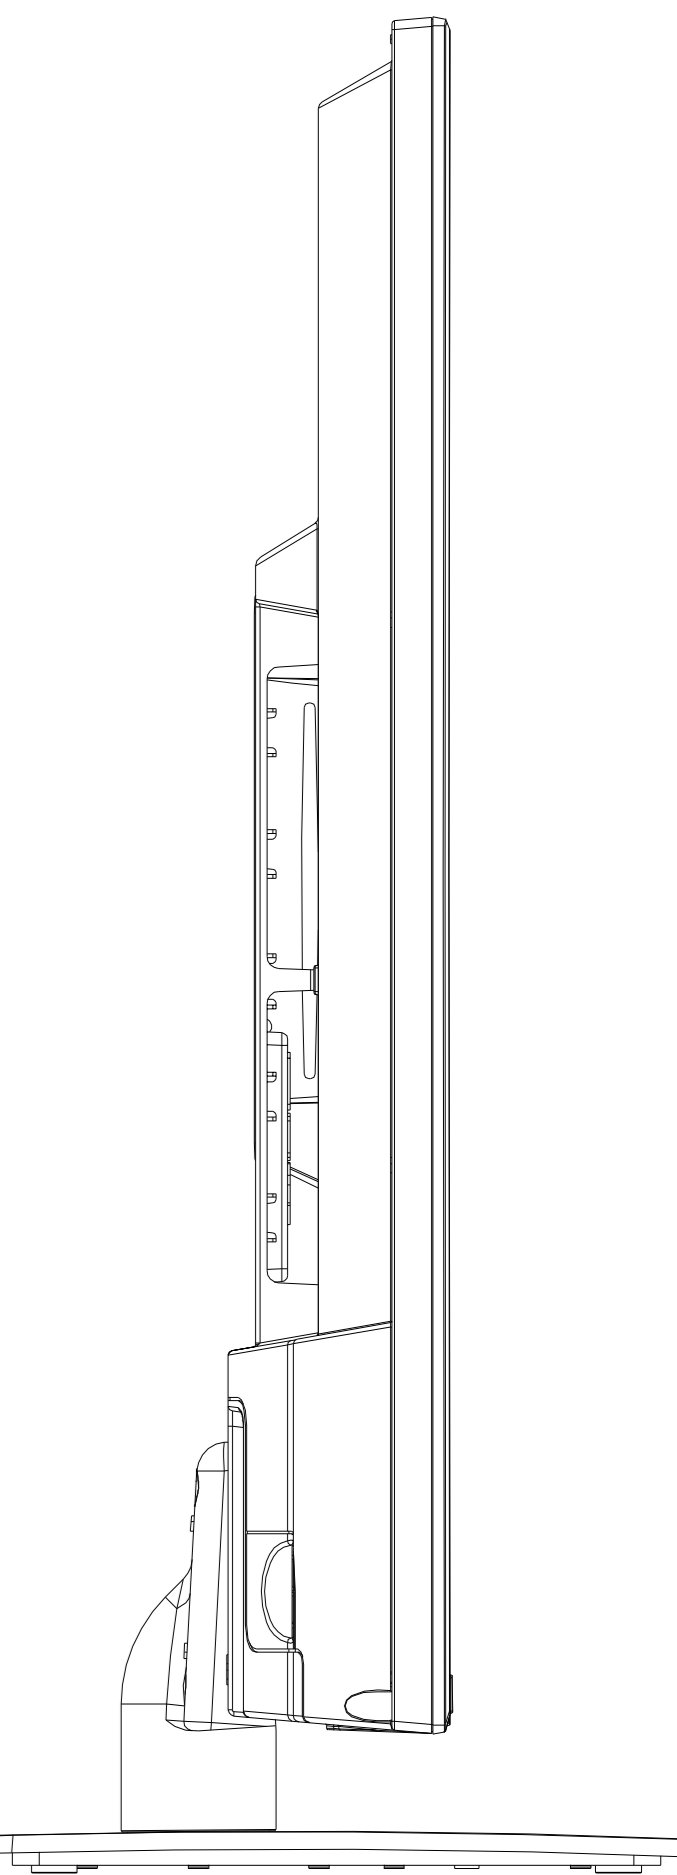

# Panasonic

TX-43FX550B / TX-43FX555B

## TV DIMENSIONS (mm)

	WIDTH mm	DEPTH mm	HEIGHT mm	
PRODUCT W/ FOOT	970	235	612	
PRODUCT WO/ FOOT	970	min. 73 max. 43	566	
PRODUCT BOX	1085	154	750	