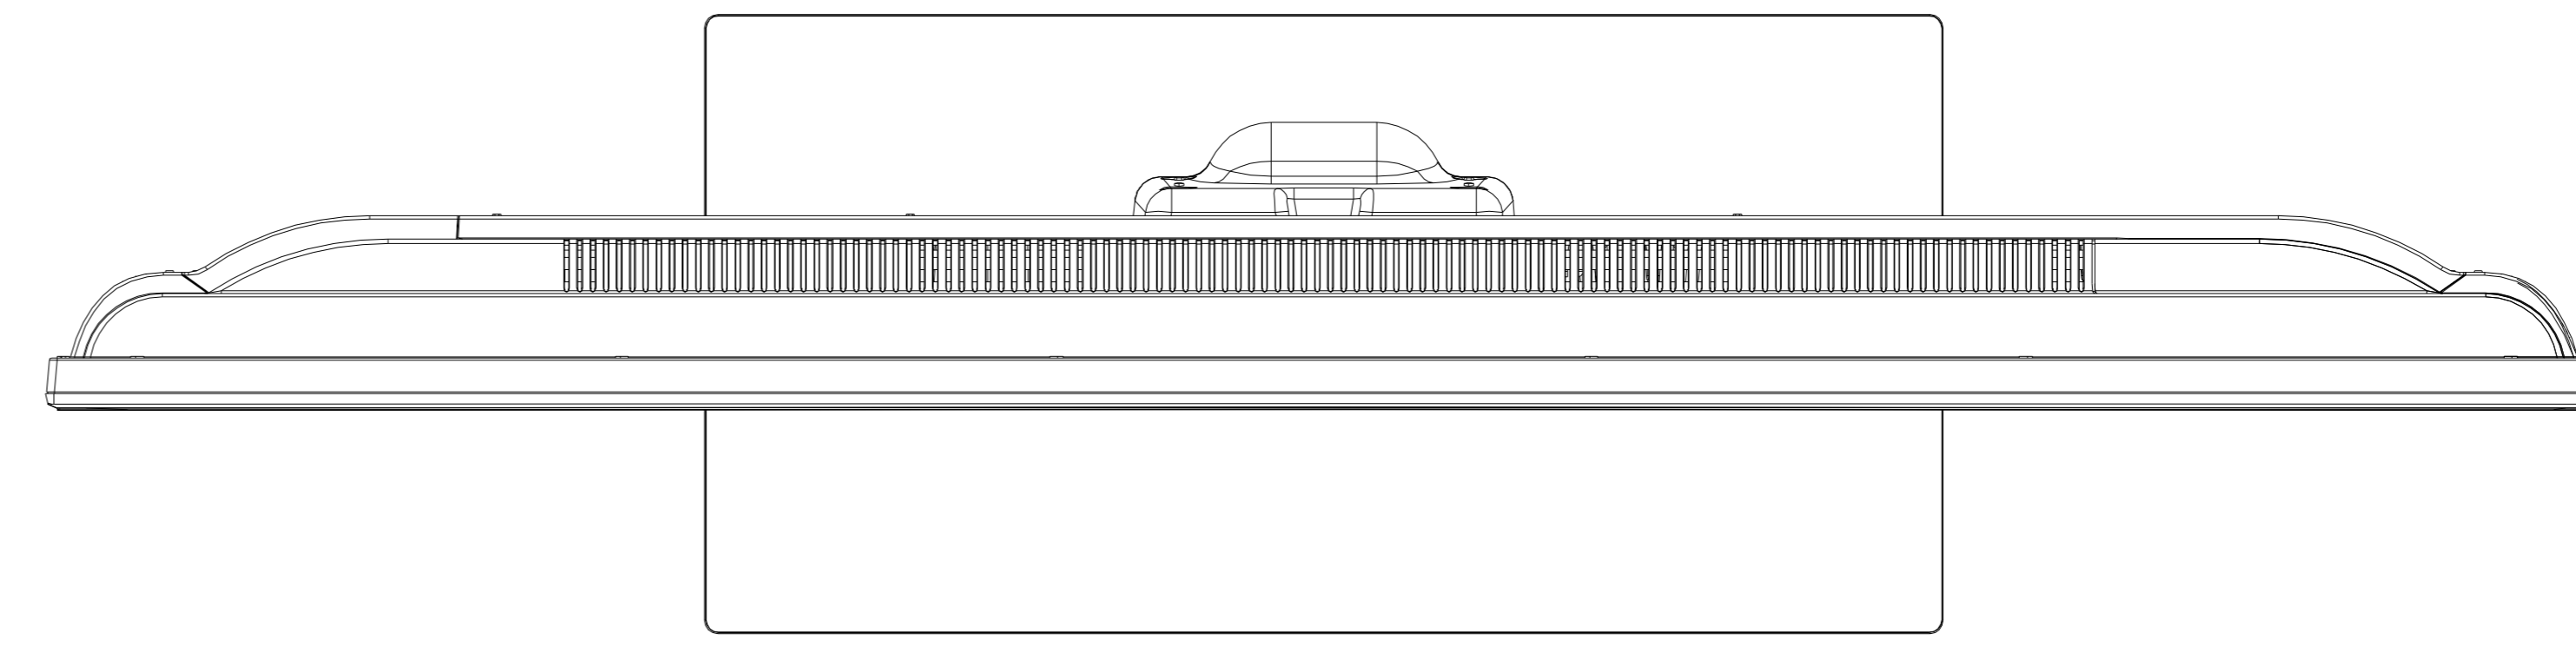

# Panasonic

TX-43FX550B / TX-43FX555B

## TV DIMENSIONS (mm)

	WIDTH mm	DEPTH mm	HEIGHT mm	
PRODUCT W/ FOOT	970	235	612	
PRODUCT WO/ FOOT	970	min. 73 max. 43	566	
PRODUCT BOX	1085	154	750	