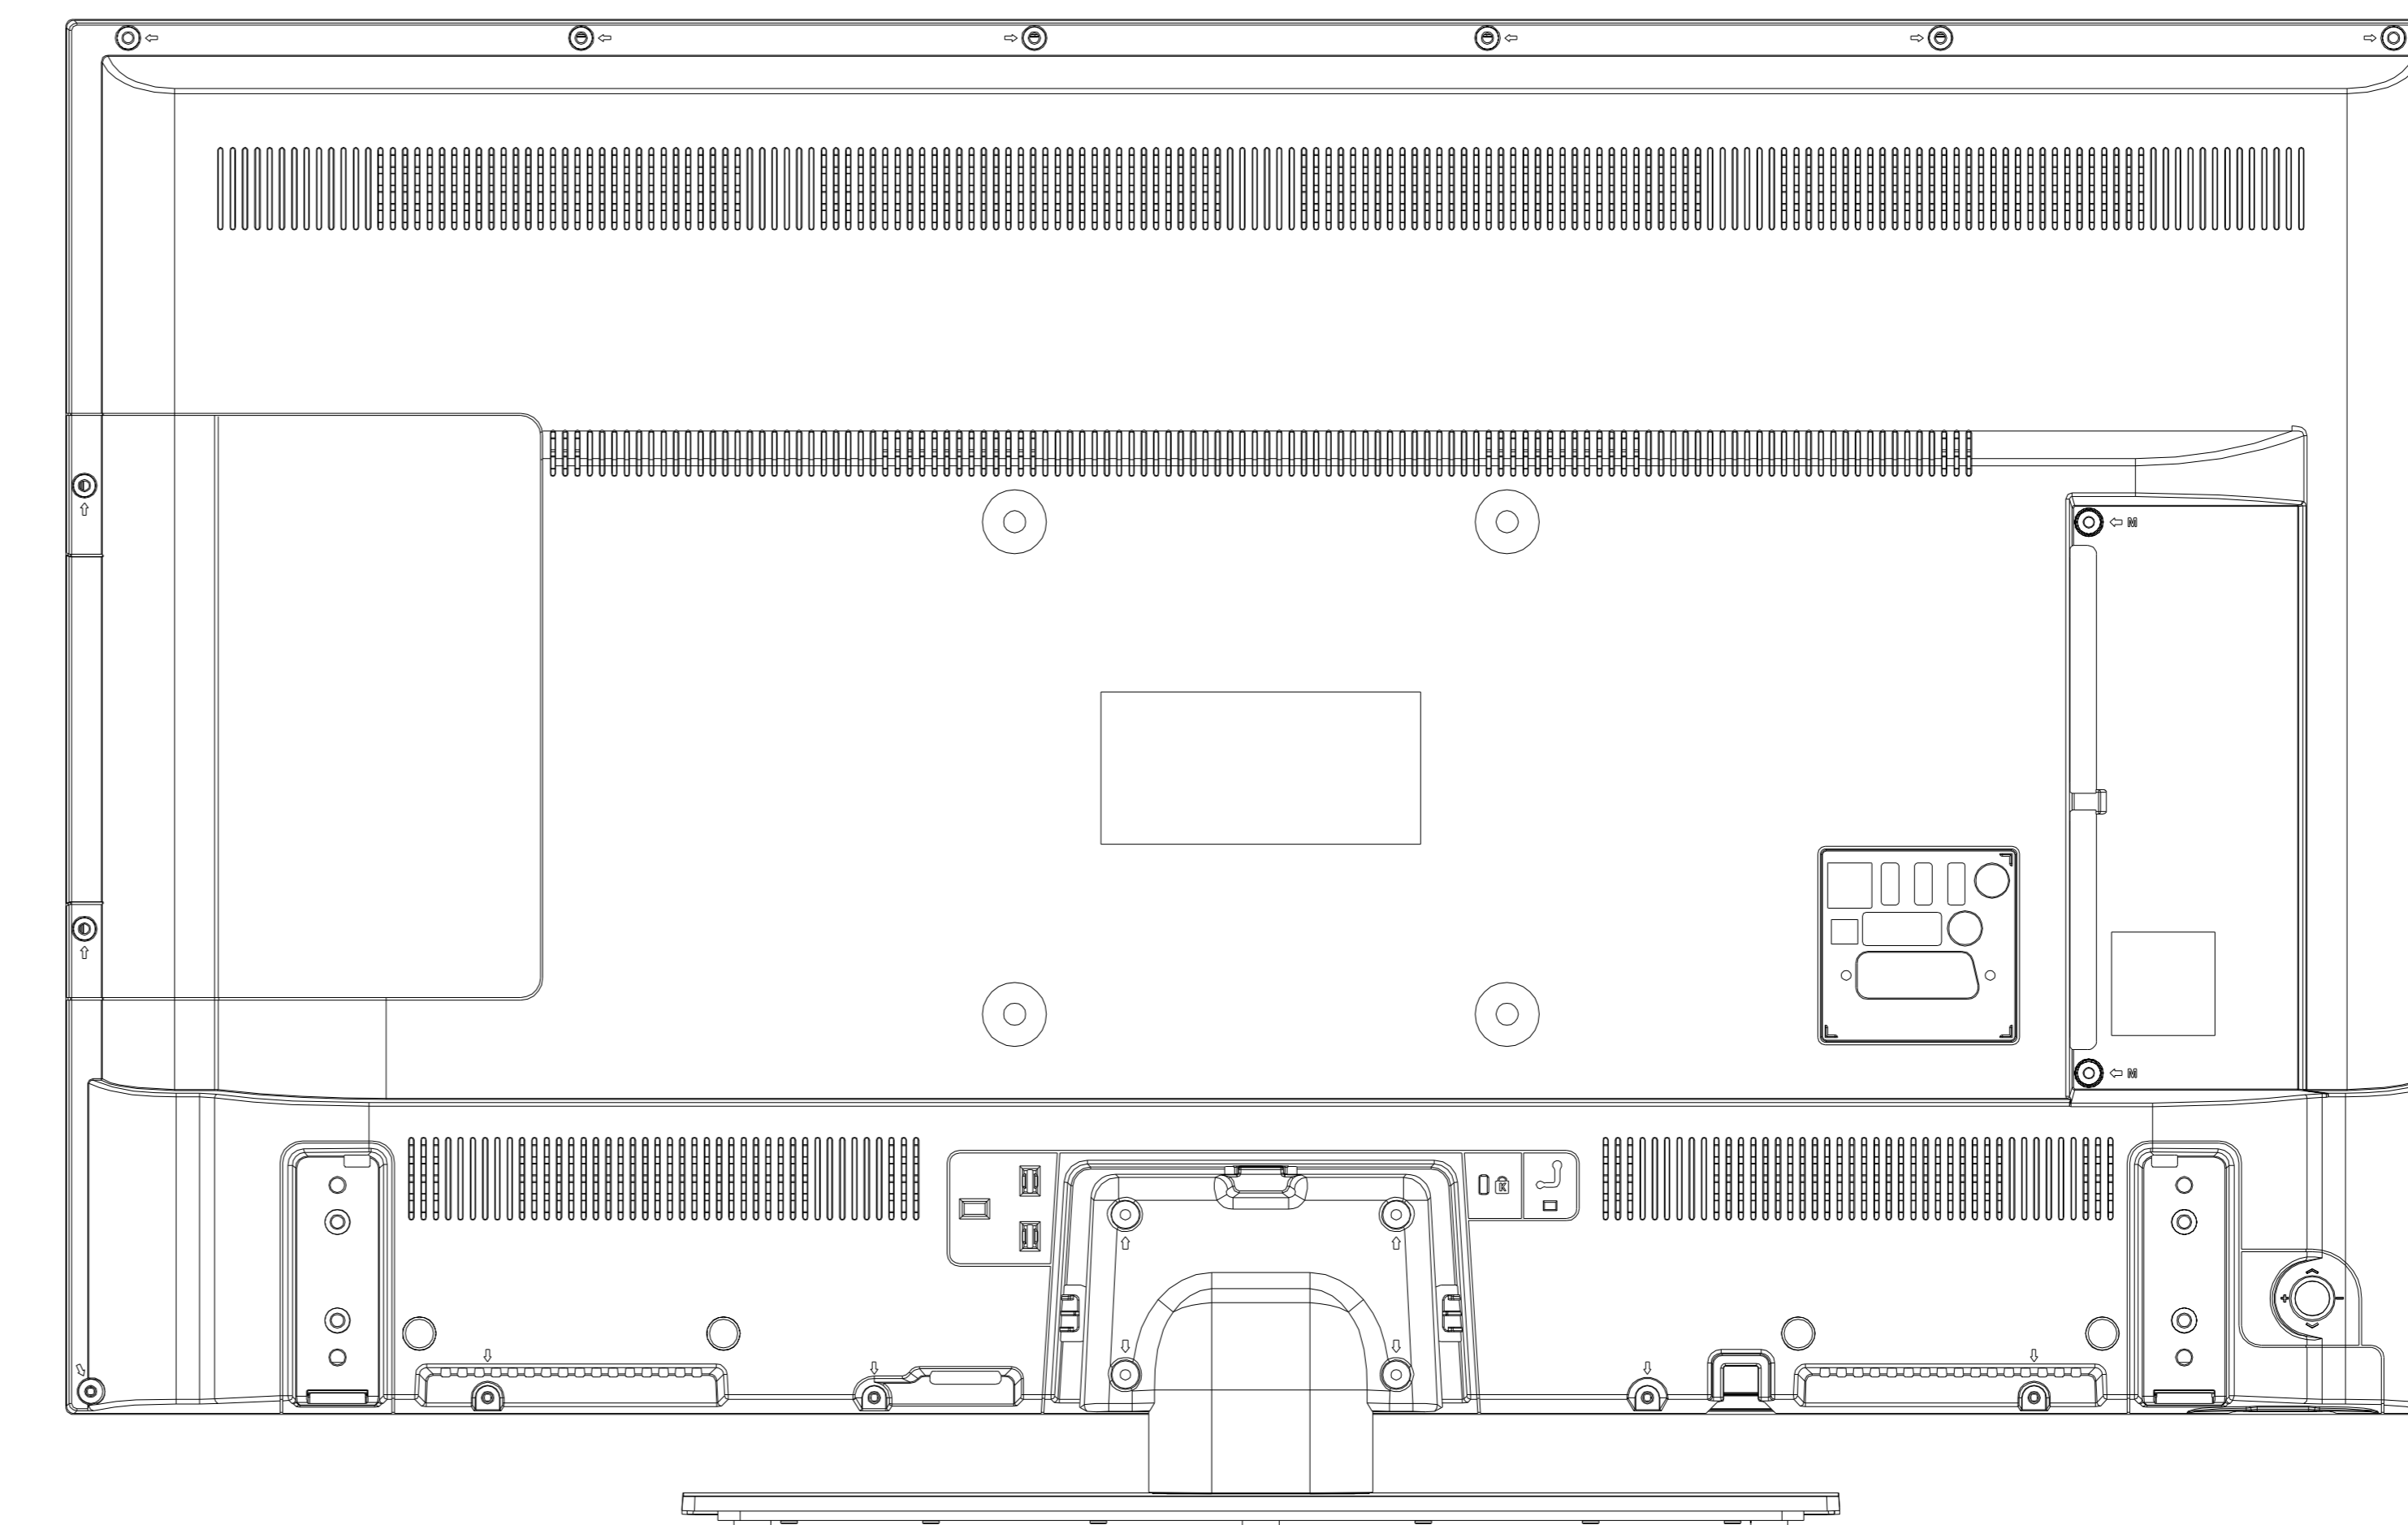

# Panasonic

TX-43FX550B / TX-43FX555B

## TV DIMENSIONS (mm)

	WIDTH mm	DEPTH mm	HEIGHT mm	
PRODUCT W/ FOOT	970	235	612	
PRODUCT WO/ FOOT	970	min. 73 max. 43	566	
PRODUCT BOX	1085	154	750	