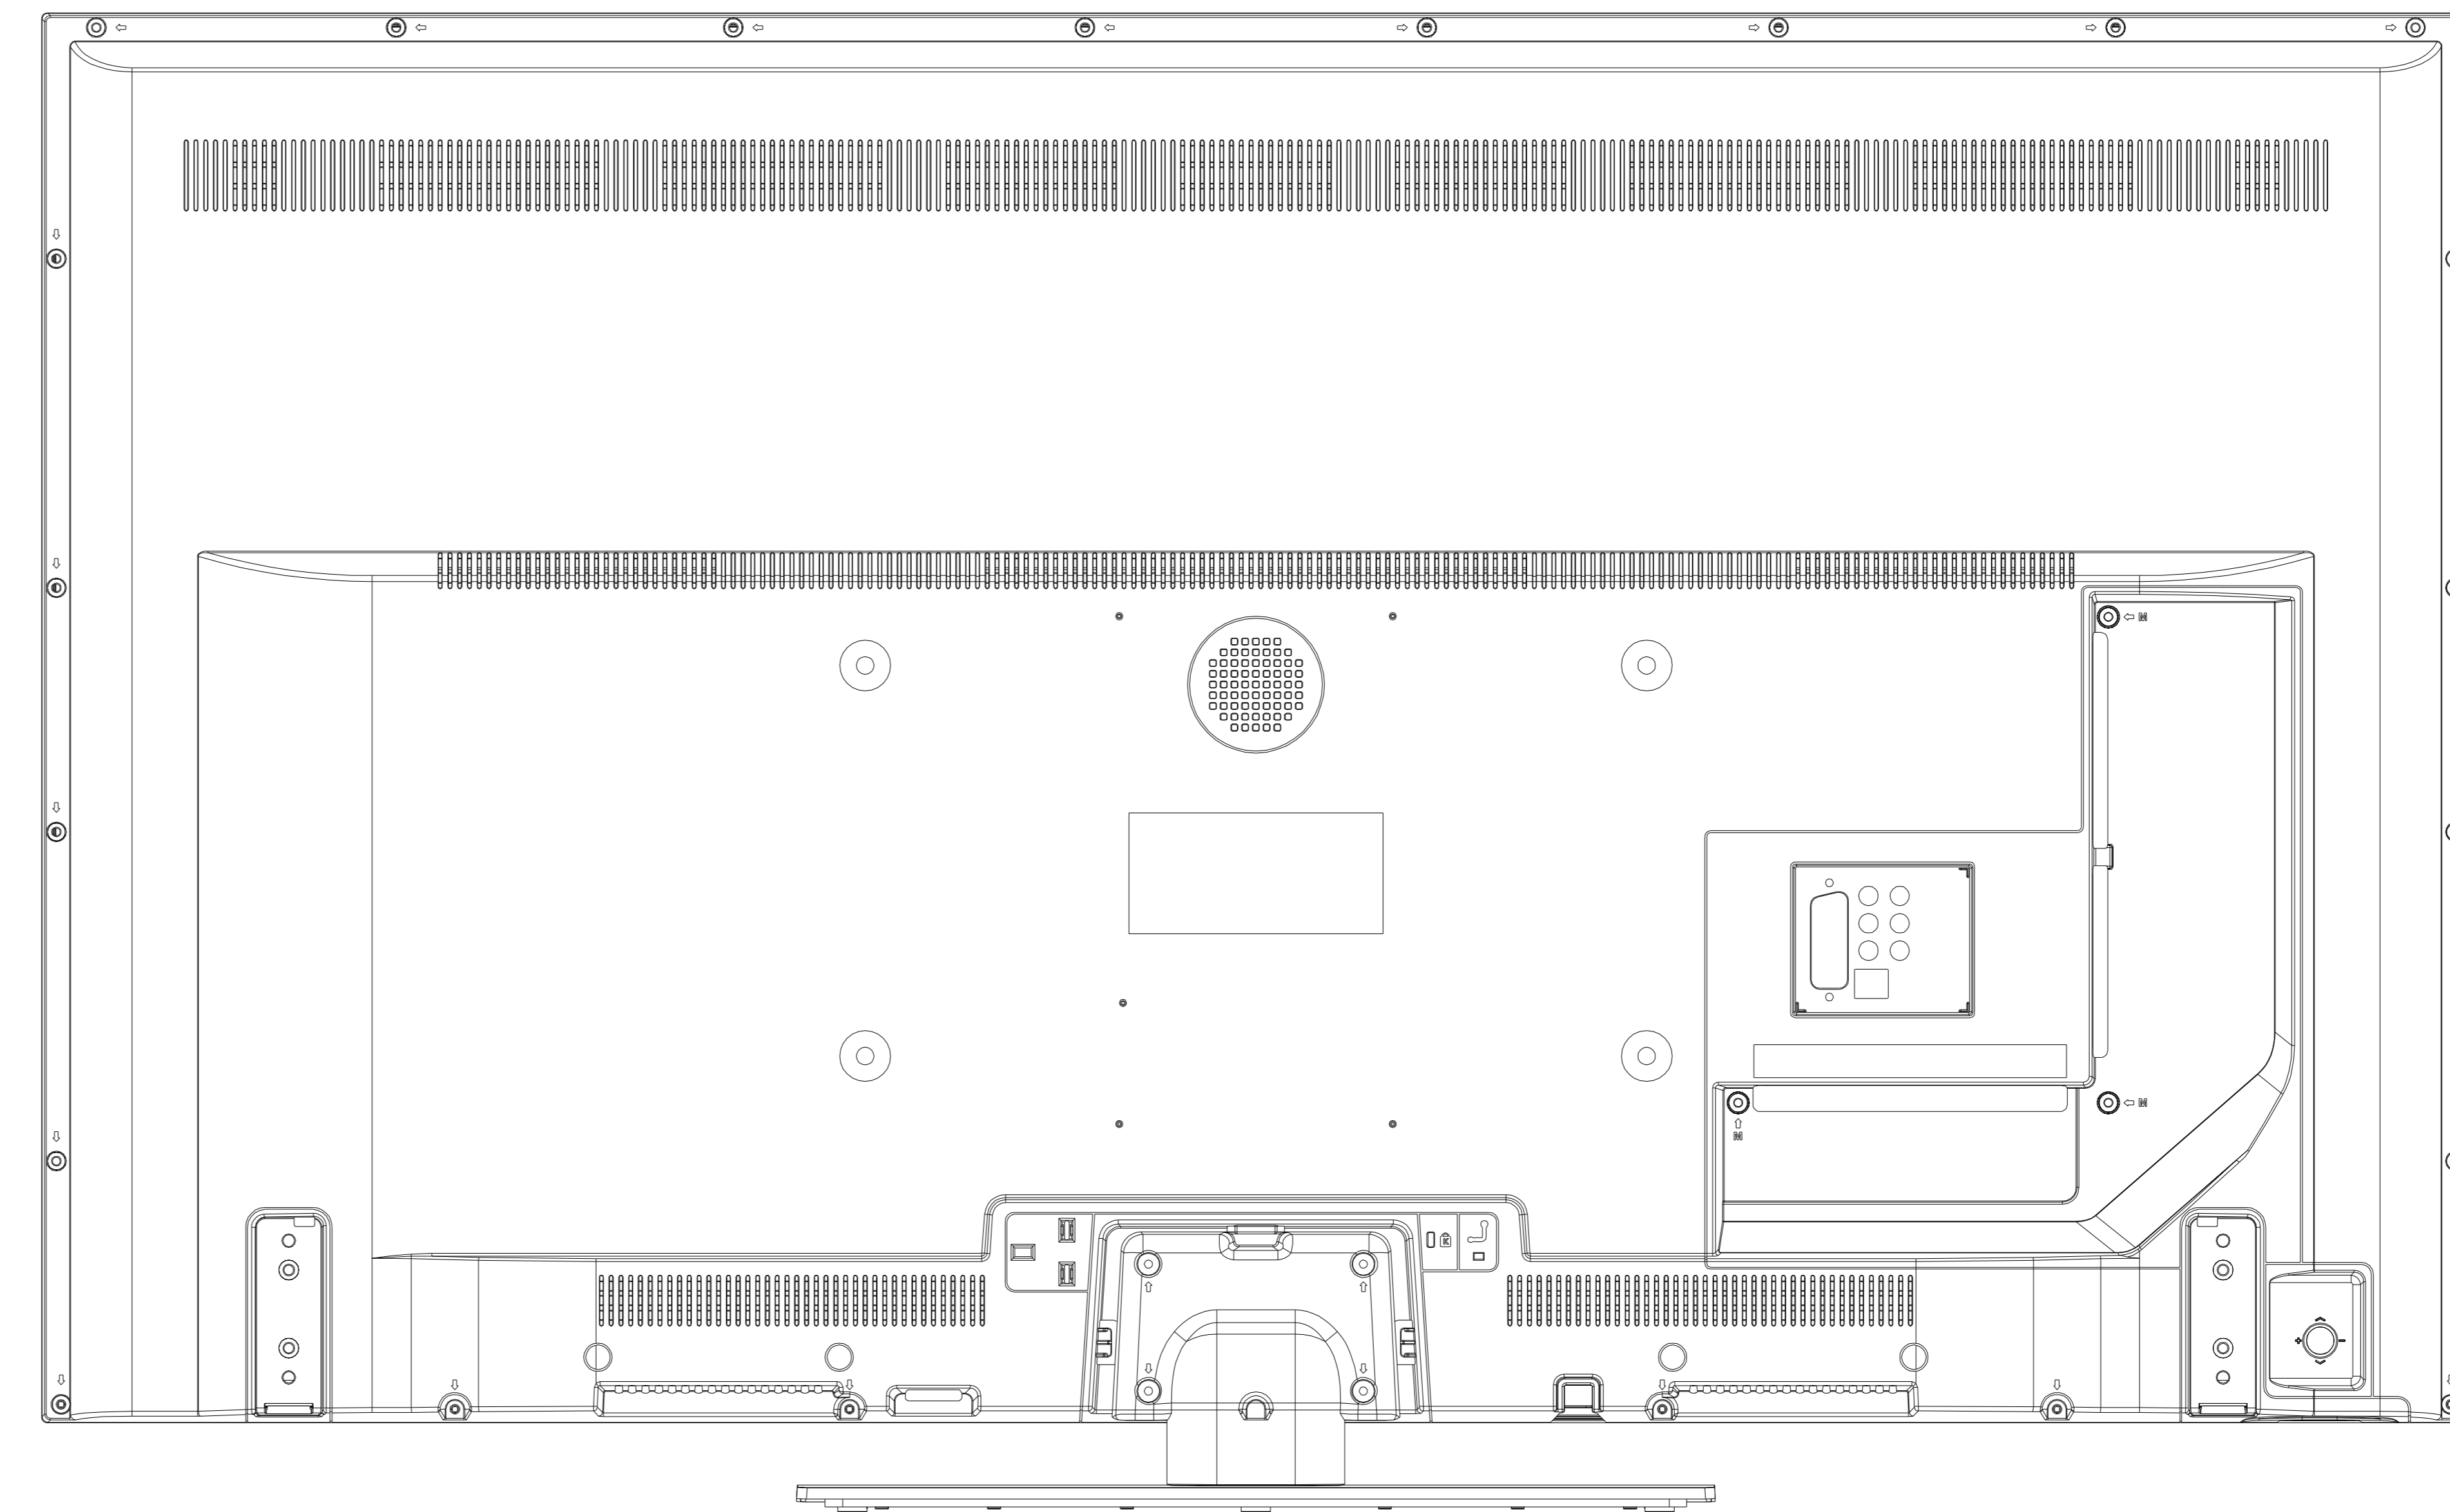

Panasonic

TX-55FX550B / TX-55FX555B

TV DIMENSIONS (mm)

	WIDTH mm	DEPTH mm	HEIGHT mm	
PRODUCT W/ FOOT	1243	235	767	
PRODUCT WO/ FOOT	1243	min. 43 max. 73	721	
PRODUCT BOX	1369	165	874	