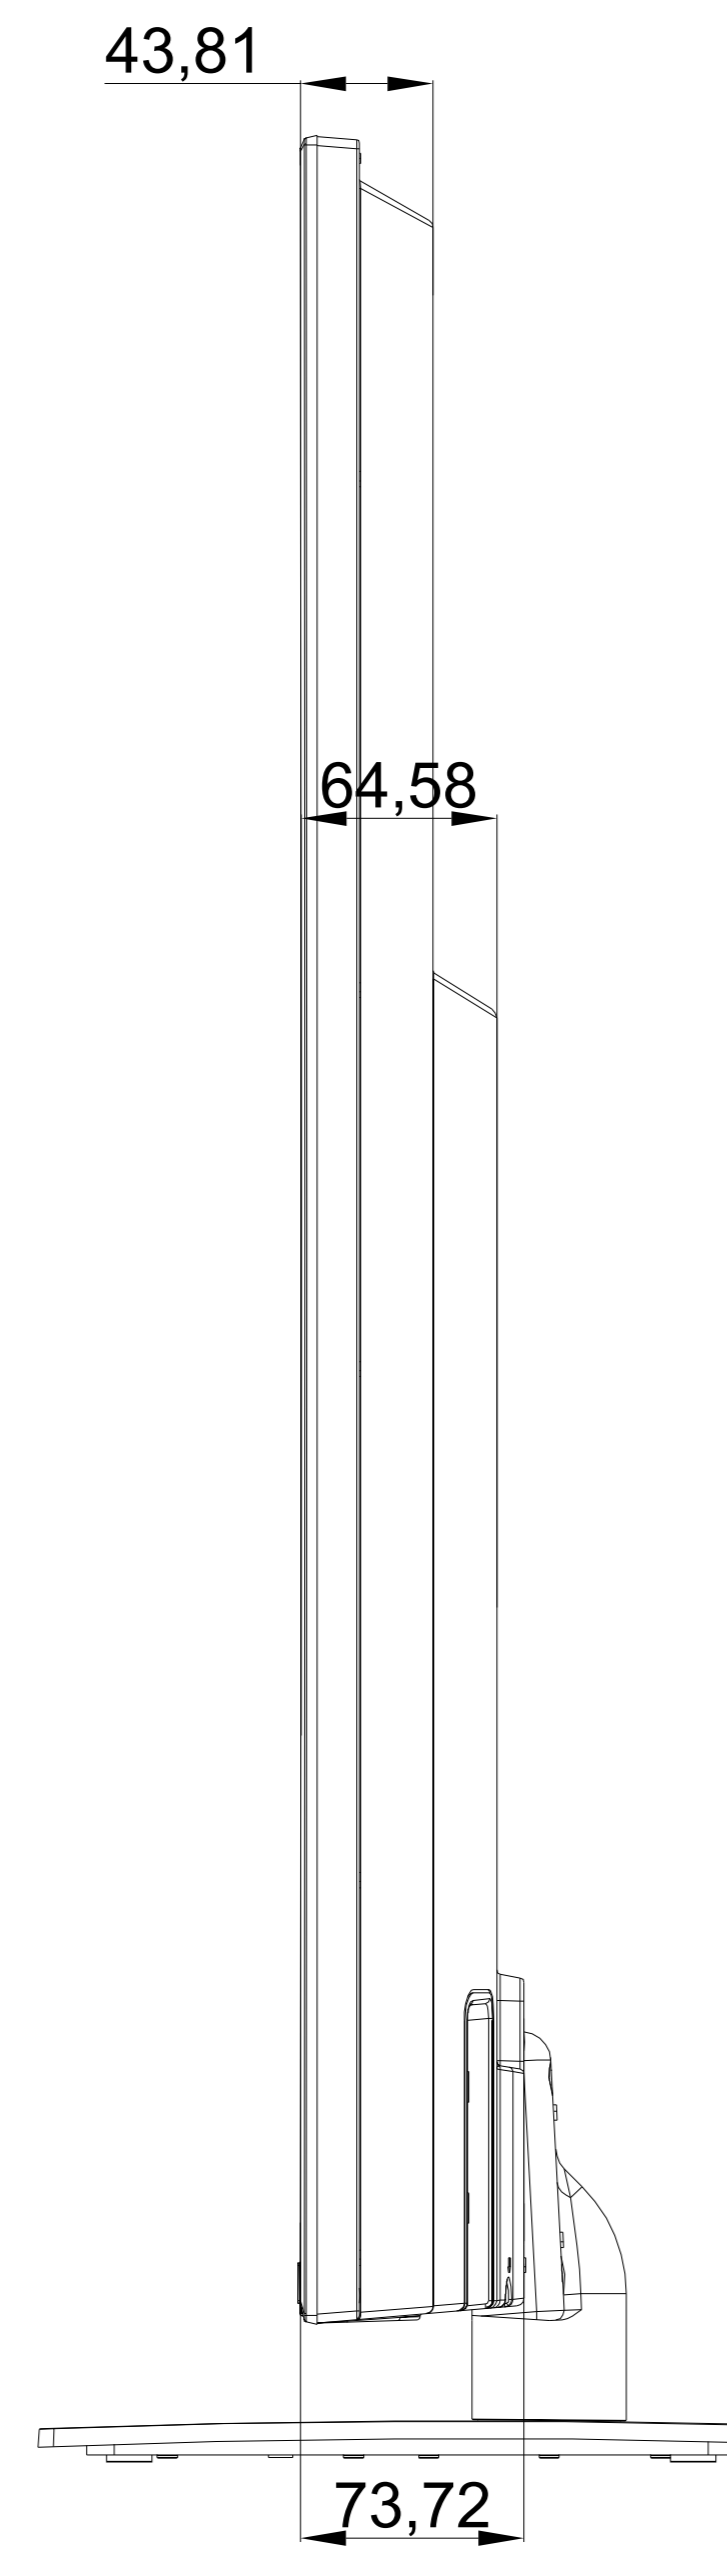

Panasonic

TX-55FX550B / TX-55FX555B

TV DIMENSIONS (mm)

	WIDTH mm	DEPTH mm	HEIGHT mm	
PRODUCT W/ FOOT	1243	235	767	
PRODUCT WO/ FOOT	1243	min. 43 max. 73	721	
PRODUCT BOX	1369	165	874	