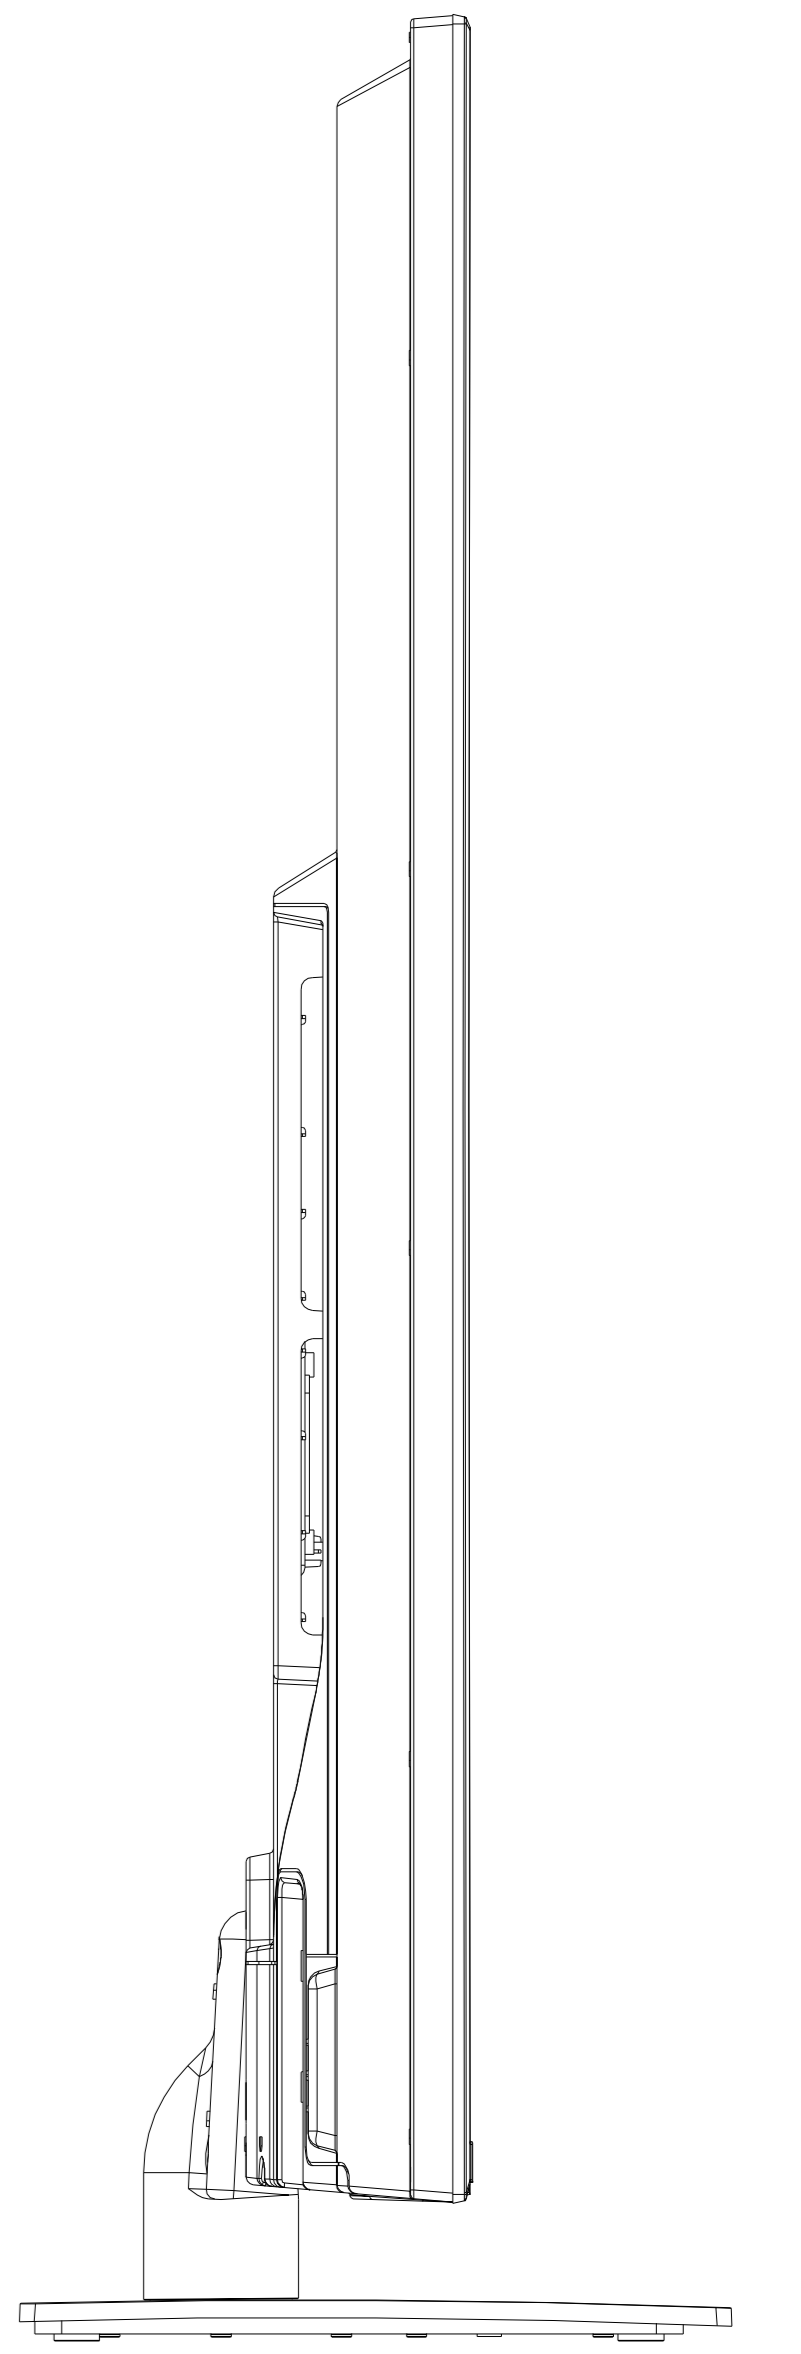

Panasonic

TX-55FX550B / TX-55FX555B

TV DIMENSIONS (mm)

	WIDTH mm	DEPTH mm	HEIGHT mm	
PRODUCT W/ FOOT	1243	235	767	
PRODUCT WO/ FOOT	1243	min. 43 max. 73	721	
PRODUCT BOX	1369	165	874	