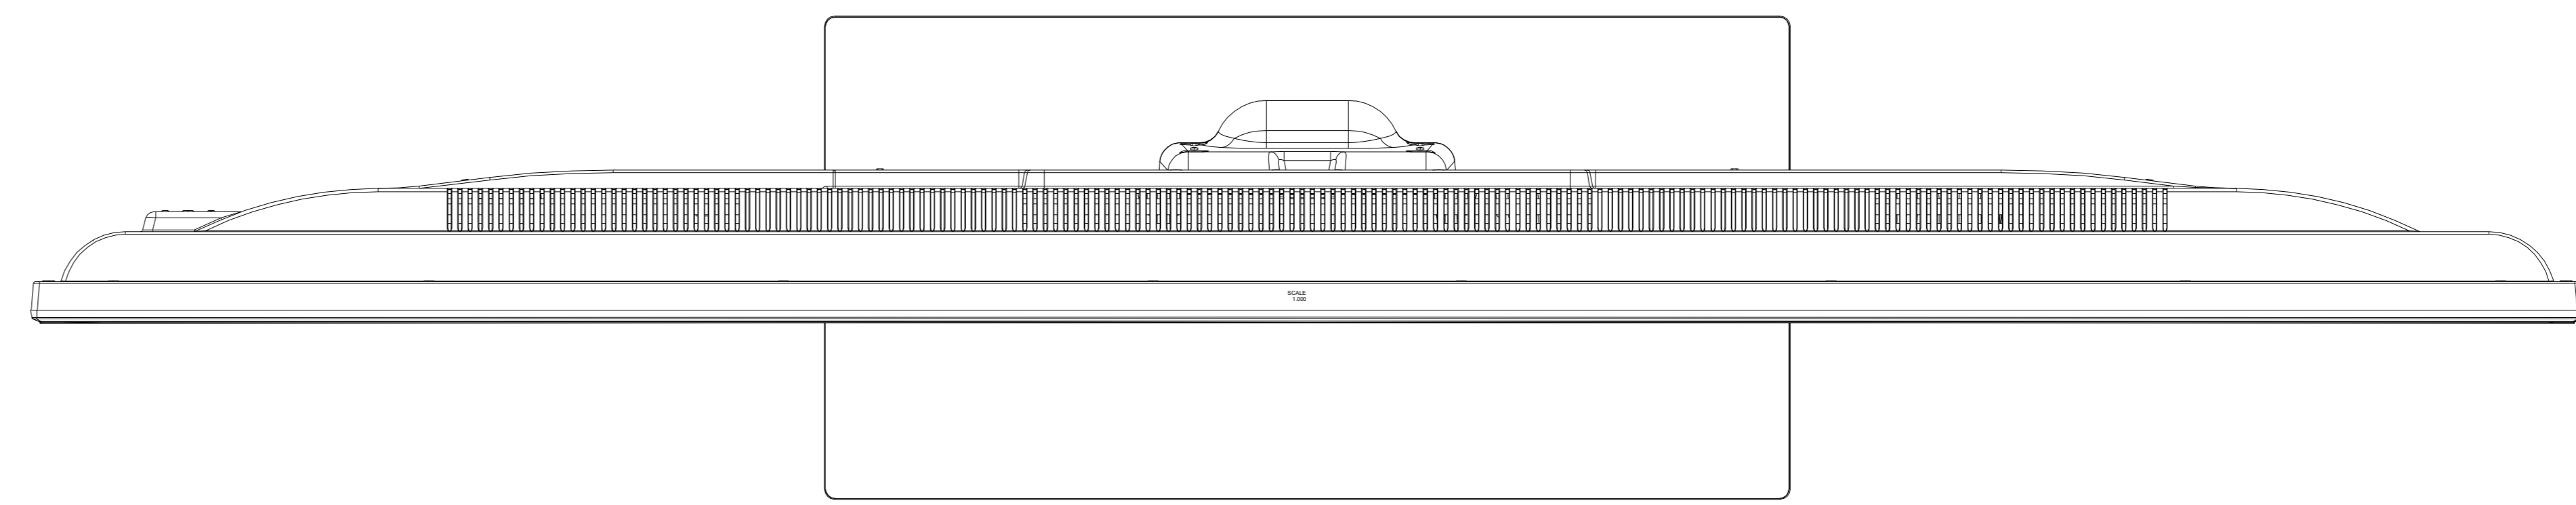

Panasonic

TX-55FX550B / TX-55FX555B

TV DIMENSIONS (mm)

	WIDTH mm	DEPTH mm	HEIGHT mm	
PRODUCT W/ FOOT	1243	235	767	
PRODUCT WO/ FOOT	1243	min. 43 max. 73	721	
PRODUCT BOX	1369	165	874	