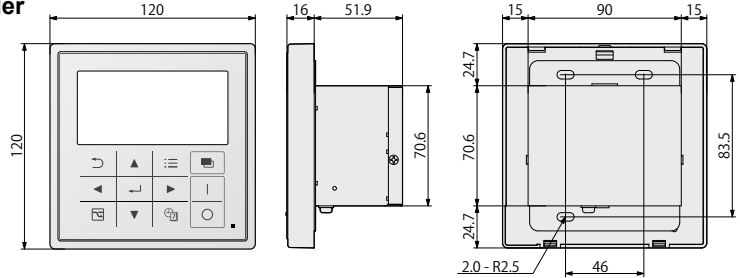

Dimensions

System Controller

Switch Box

mm