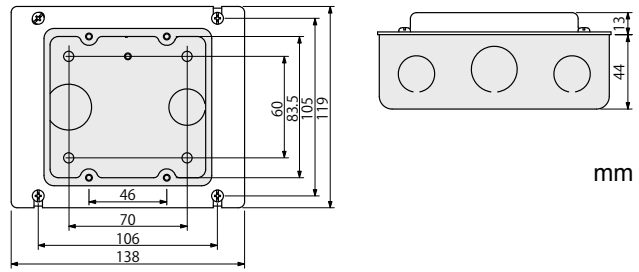

Dimensions

System Controller

Switch Box

mm