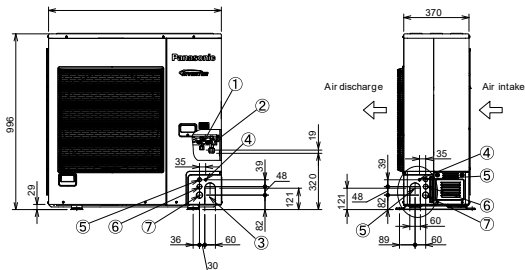

OUTDOOR UNITS **NEW** Dimensions

U-18PRH1H5/U-21PRH1H5/U-24PRH1H5/U-30PR1H5/U-34PR1H5

①	Refrigerant tubing (liquid tube), flared connection ($6.35^{\circ}/9.52^{\circ}$)
②	Refrigerant tubing (gas tube), flared connection ($\phi 12.70^{\circ}/15.88^{\circ}$)

*3 For U-18/21PRH

*4 For U-24PRH and U-30/34PR

*Mounting hole (4-R6.5), anchor bolt : M10

U-34PRH1H5/U-43PRH1H5/U-43PR1H5/U-43PRH1H8/U-43PR1H8
-48PRH1H5/U-48PR1H5/U-48PRH1H8/U-48PR1H8

①	Refrigerant tubing (liquid tube), flared connection ($\phi 9.52$)
②	Refrigerant tubing (gas tube), flared connection ($\phi 15.88$)
③	Refrigerant tubing port
④	Electrical wiring port ($\phi 13$)
⑤	Electrical wiring port ($\phi 22$)
⑥	Electrical wiring port ($\phi 27$)
⑦	Electrical wiring port ($\phi 35$)

*Mounting hole (4-R6.5), anchor bolt : M10

unit:mm