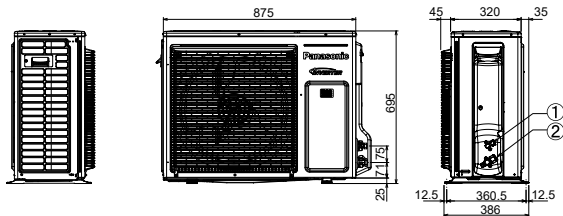

OUTDOOR UNITS **NEW** Dimensions

U-18PRH1H5/U-21PRH1H5/U-24PRH1H5/U-30PR1H5/U-34PR1H5

①	Refrigerant tubing (liquid tube), flared connection ($6.35^{\circ}/9.52^{\circ}$)
②	Refrigerant tubing (gas tube), flared connection ($\phi 12.70^{\circ}/15.88^{\circ}$)

*3 For U-18/21PRH

*4 For U-24PRH and U-30/34PR

*Mounting hole (4-R6.5), anchor bolt : M10

U-34PRH1H5/U-43PRH1H5/U-43PR1H5/U-43PRH1H8/U-43PR1H8
-48PRH1H5/U-48PR1H5/U-48PRH1H8/U-48PR1H8

①	Refrigerant tubing (liquid tube), flared connection ($\phi 9.52$)
②	Refrigerant tubing (gas tube), flared connection ($\phi 15.88$)
③	Refrigerant tubing port
④	Electrical wiring port ($\phi 13$)
⑤	Electrical wiring port ($\phi 22$)
⑥	Electrical wiring port ($\phi 27$)
⑦	Electrical wiring port ($\phi 35$)

*Mounting hole (4-R6.5), anchor bolt : M10

unit:mm