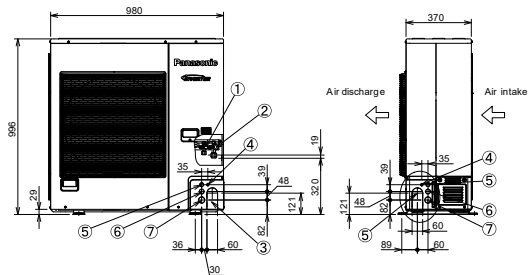

OUTDOOR UNITS **NEW** Dimensions

U-18PR1H5/U-21PR1H5/U-24PR1H5

①	Refrigerant tubing (liquid tube), flared connection ($\phi 6.35^{11}/9.52^{12}$)
②	Refrigerant tubing (gas tube), flared connection ($\phi 12.70^{11}/15.88^{12}$)

*1 For U-18/21PR

*2 For U-24PR

*Mounting hole (4-R6.5), anchor bolt : M10

U-34PRH1H5/U-43PRH1H5/U-43PR1H5/U-43PRH1H8/U-43PR1H8
U-48PRH1H5/U-48PR1H5/U-48PRH1H8/U-48PR1H8

①	Refrigerant tubing (liquid tube), flared connection ($\phi 9.52$)
②	Refrigerant tubing (gas tube), flared connection ($\phi 15.88$)
③	Refrigerant tubing port
④	Electrical wiring port ($\phi 13$)
⑤	Electrical wiring port ($\phi 22$)
⑥	Electrical wiring port ($\phi 27$)
⑦	Electrical wiring port ($\phi 35$)

*Mounting hole (4-R6.5), anchor bolt : M10

unit:mm