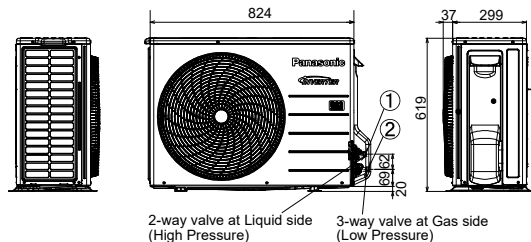

OUTDOOR UNITS **NEW** Dimensions

U-18PR1H5/U-21PR1H5/U-24PR1H5

①	Refrigerant tubing (liquid tube), flared connection ($\phi 6.35^{11}/9.52^{12}$)
②	Refrigerant tubing (gas tube), flared connection ($\phi 12.70^{11}/15.88^{12}$)

*1 For U-18/21PR

*2 For U-24PR

*Mounting hole (4-R6.5), anchor bolt : M10

U-34PRH1H5/U-43PRH1H5/U-43PR1H5/U-43PRH1H8/U-43PR1H8
U-48PRH1H5/U-48PR1H5/U-48PRH1H8/U-48PR1H8

①	Refrigerant tubing (liquid tube), flared connection ($\phi 9.52$)
②	Refrigerant tubing (gas tube), flared connection ($\phi 15.88$)
③	Refrigerant tubing port
④	Electrical wiring port ($\phi 13$)
⑤	Electrical wiring port ($\phi 22$)
⑥	Electrical wiring port ($\phi 27$)
⑦	Electrical wiring port ($\phi 35$)

*Mounting hole (4-R6.5), anchor bolt : M10

unit:mm