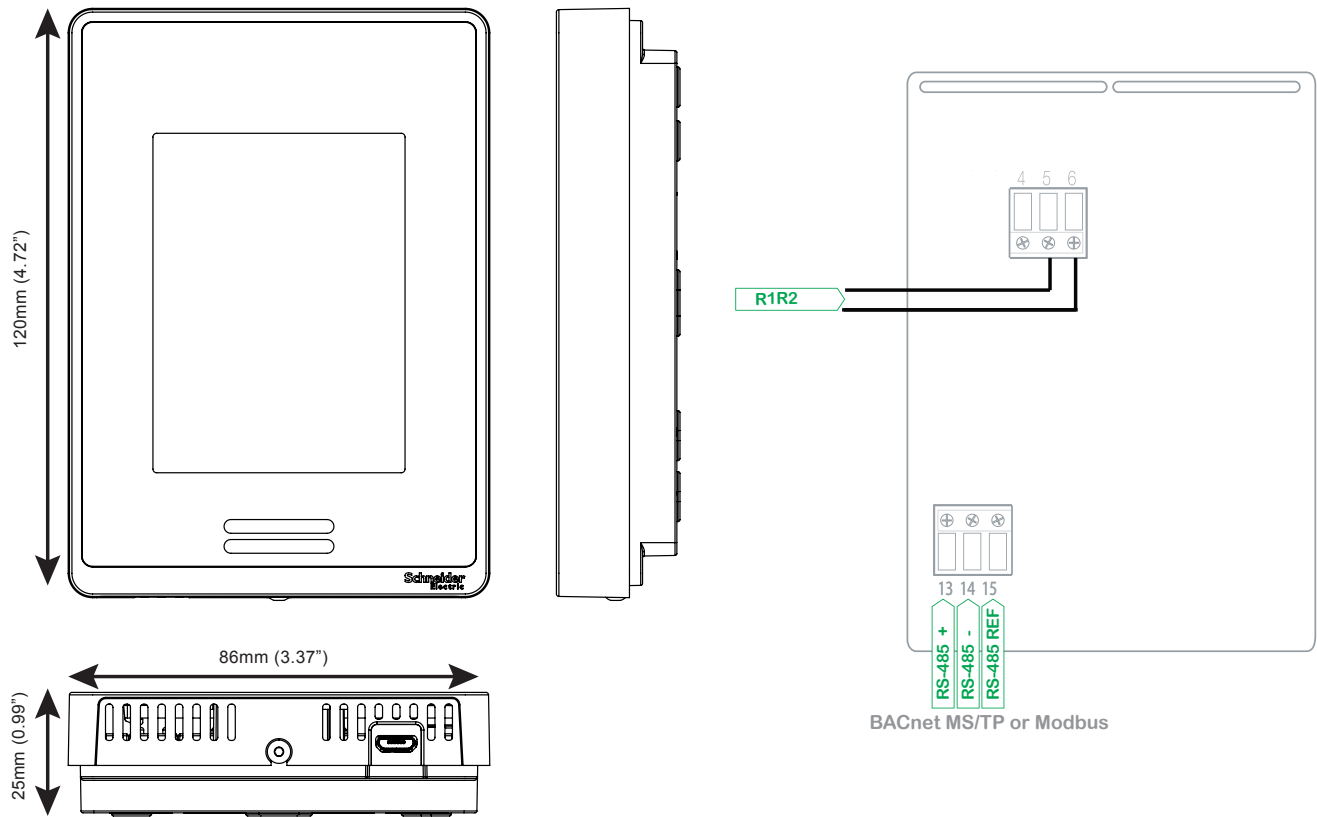

SER8150RxB1194 Dimensions & Ordering

Dimensions & Wiring

Ordering

Model	RH Sensor	PIR Sensor
SER8150R0B1194	X	
SER8150R5B1194	X	X