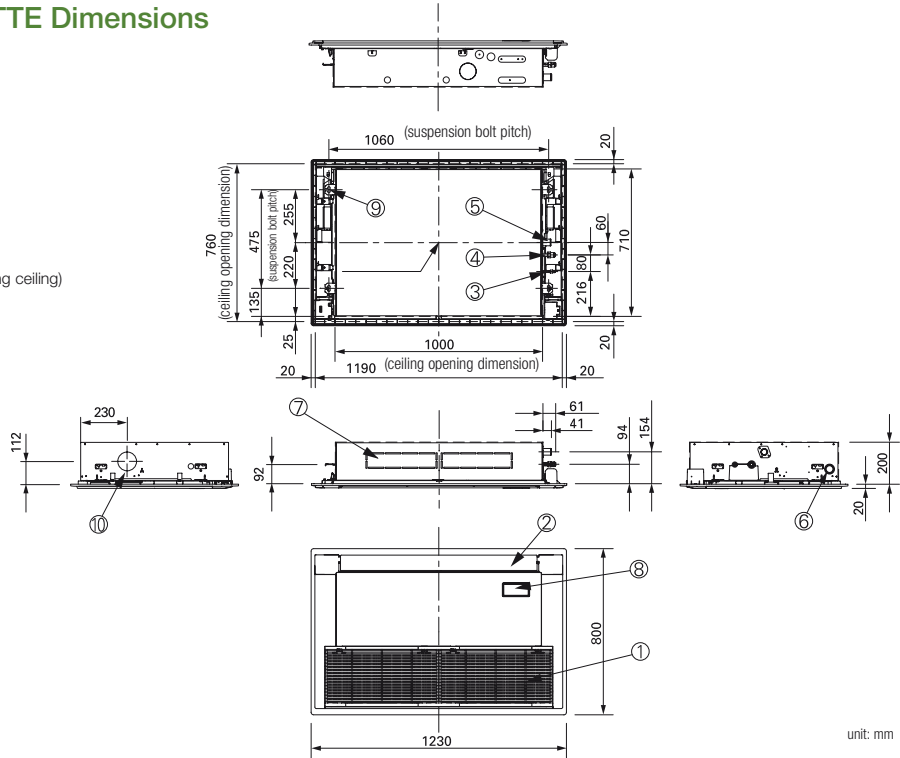

D1 TYPE 1-WAY CASSETTE Dimensions

- 1 Air intake grille
- 2 Air outlet
- 3 Refrigerant piping (liquid pipes)
Size 28 to 56: Ø6.35 (flared)
Size 73: Ø9.52 (flared)
- 4 Refrigerant piping (gas pipes)
Size 28 to 56: Ø12.7 (flared)
Size 73: Ø15.88 (flared)
- 5 Drain connection VP25 (outer Ø32)
- 6 Power supply entry
- 7 Discharge duct connection port (for descending ceiling)
- 8 Wireless remote control receiver (option)
- 9 Suspension mounting (4-12 x 30 slot)
- 10 Fresh air intake (Ø100)

unit: mm