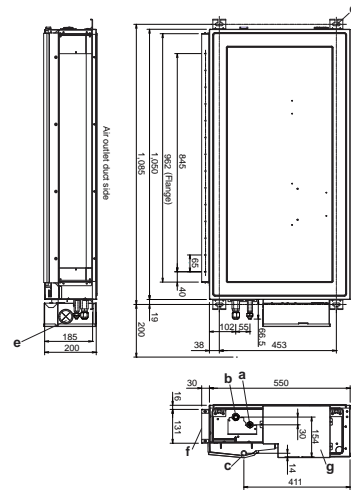

Z1 TYPE SLIM LOW STATIC DUCTED TWENTY SERIES Dimensions

SIZE 22-60

SIZE 73

- a) Refrigerant tubing joint (liquid tube)
- b) Refrigerant tubing joint (gas tube)
- c) Bottom drain port O.D.Ø20.5 mm / I.D. Ø15.5mm
- d) Suspension lug (4 – 12 × 30 mm)
- e) Power supply outlet
- f) Flange for flexible air outlet duct
- g) Electrical component box

unit: mm