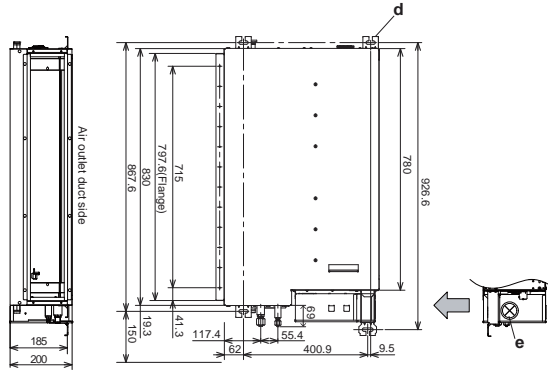

Z1 TYPE SLIM LOW STATIC DUCTED TWENTY SERIES Dimensions

SIZE 22-60

SIZE 73

- a) Refrigerant tubing joint (liquid tube)
- b) Refrigerant tubing joint (gas tube)
- c) Bottom drain port O.D.Ø20.5 mm / I.D. Ø15.5mm
- d) Suspension lug (4 – 12 × 30 mm)
- e) Power supply outlet
- f) Flange for flexible air outlet duct
- g) Electrical component box

unit: mm