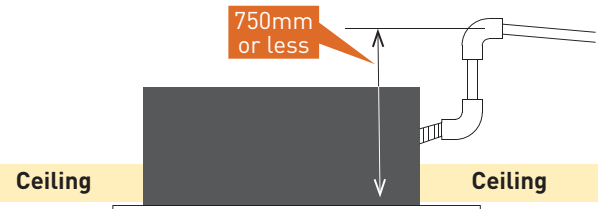

4-way Mini Cassette