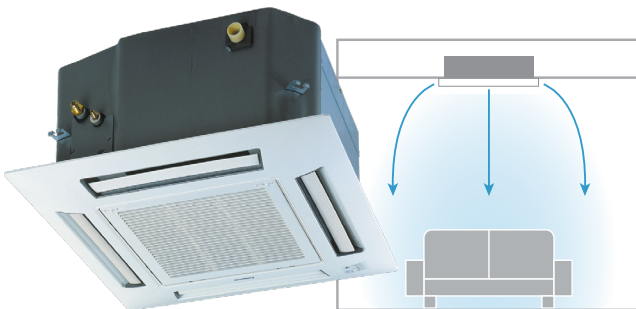

Types of Air Conditioners

4-way Mini Cassette

Four-way airflow distributes cool air evenly

Slim Ducted

Directs cool air towards ceiling

Wall-mounted

Cool air spread across the room for further air throw distance

4-way Mini Cassette

4-Way Directional Flap Creates Comfortable Wide- distance Airflow Distribution

Air from the center is sent farther and air blown out from the four sides flaps spreads throughout the room to provide all round cooling comfort.