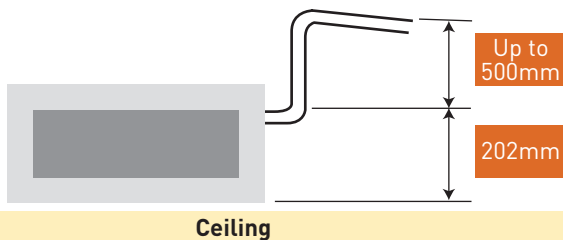

Slim Ducted