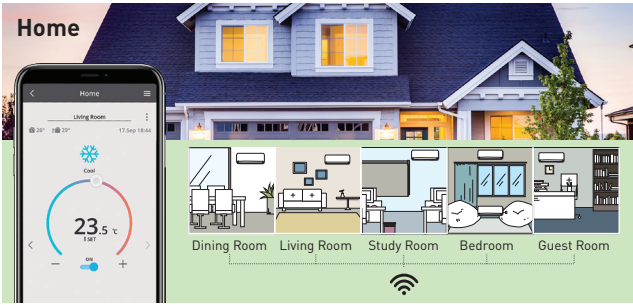

The **Panasonic Comfort Cloud Application** enables you to conveniently manage and monitor multiple air conditioning units for homes from just 1 mobile device.

SMART Control

Control Multiple AC Units in 1 Location