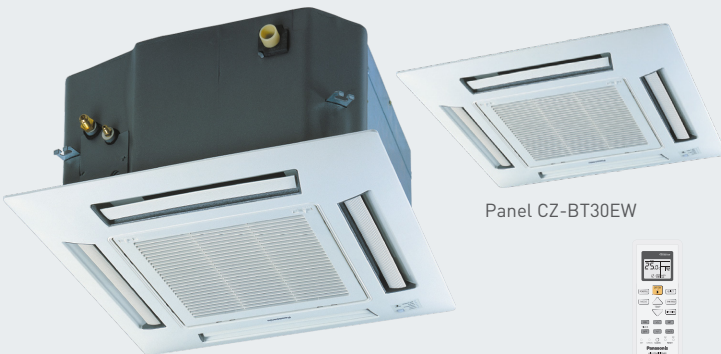

4-way Mini Cassette

CS-MZ25WB4H8A (2.5kW) / CS-MZ35WB4H8A (3.5kW) /
CS-MZ50WB4H8A (5.0kW)*1 / CS-MZ60WB4H8A (6.0kW)*2

Wireless Remote Controller Included

Features

			(Optional)
			(Random)