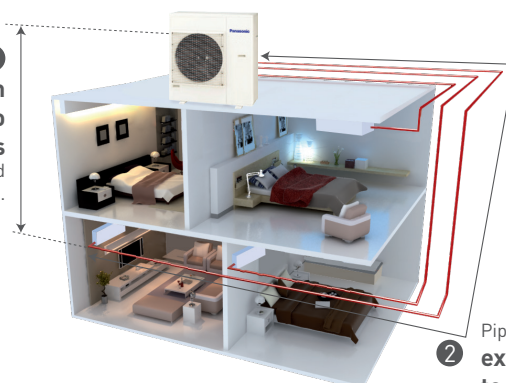

Long Piping Length Up to 80 meters

Flexible arrangement and installation of indoor and outdoor units based on the room condition, location and installation convenience of the site.

1 Maximum height up to 15 meters for indoor and outdoor unit.