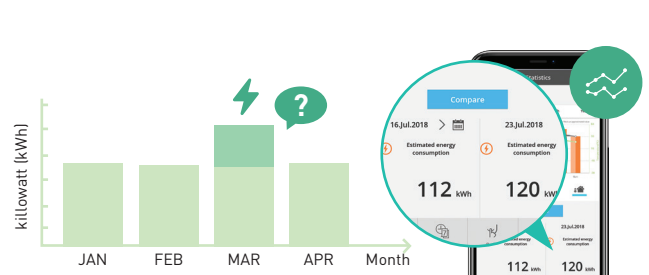

Control Multiple Units in Multiple Locations

SMART Comfort

Remotely Access All AC Features

Pre-cool Spaces

SMART Efficiency

Analyse Energy Usage Patterns

Compare Usage History for Better Budget Planning

SMART Assist