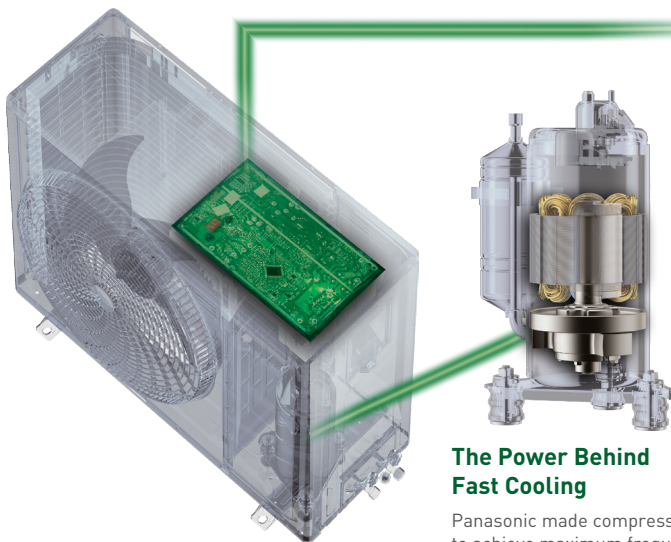

*Applicable to CS-MR216/20/25/35/42/50/60/71WKH-8 and CS-MPS9/12/15/18/24/28SKH

Energy Saving and Precise Temperature Control

Panasonic's INVERTER reduces power consumption by varying the speed of the compressor according to the temperature changes with the aim of minimising the temperature fluctuations so you can enjoy consistent cooling comfort.