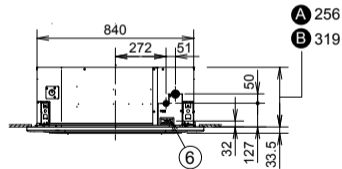

4-WAY CASSETTE **NEW** Dimensions

- A** S-18PU3HB/S-2124PU3HB
- B** S-3448PU3HB

- ① Air intake
- ② Discharge outlet
- ③ Refrigerant tubing (liquid tube)
- ④ Refrigerant tubing (gas tube)
- ⑤ Drain tube connection port VP25 (outer dia. $\phi 32$)
- ⑥ Power supply port
- ⑦ Suspension bolt hole (4-12 \times 30 elongated hole)

<Filter dimension> 520 x 520 x 15

- A** 256
- B** 319

unit:mm