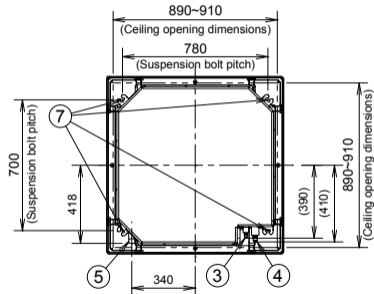

4-WAY CASSETTE **NEW** Dimensions

- A** S-18PU3HB/S-2124PU3HB
- B** S-3448PU3HB

- ① Air intake
- ② Discharge outlet
- ③ Refrigerant tubing (liquid tube)
- ④ Refrigerant tubing (gas tube)
- ⑤ Drain tube connection port VP25 (outer dia. $\phi 32$)
- ⑥ Power supply port
- ⑦ Suspension bolt hole (4-12 \times 30 elongated hole)

<Filter dimension> 520 x 520 x 15

- A** 256
- B** 319

unit:mm