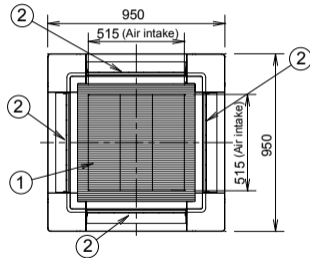

4-WAY CASSETTE **NEW** Dimensions

- A** S-18PU3HB/S-2124PU3HB
- B** S-3448PU3HB

- ① Air intake
- ② Discharge outlet
- ③ Refrigerant tubing (liquid tube)
- ④ Refrigerant tubing (gas tube)
- ⑤ Drain tube connection port VP25 (outer dia. $\phi 32$)
- ⑥ Power supply port
- ⑦ Suspension bolt hole (4-12 \times 30 elongated hole)

<Filter dimension> 520 x 520 x 15

- A** 256
- B** 319

unit:mm