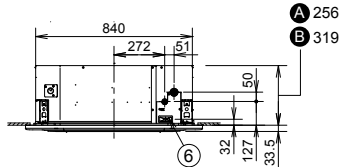

4-WAY CASSETTE NEW Dimensions

- A** S-1821PU3HA/S-1821PU3H/S-2430PU3HA/S-2430PU3H
- B** S-3448PU3HA/ S-3448PU3H

- A** 256
- B** 319

- ① Air intake
- ② Discharge outlet
- ③ Refrigerant tubing (liquid tube)
- ④ Refrigerant tubing (gas tube)
- ⑤ Drain tube connection port VP25 (outer dia. ϕ 32)
- ⑥ Power supply port
- ⑦ Suspension bolt hole (4-12 \times 30 elongated hole)

<Filter dimension> 520 x 520 x 15

unit:mm