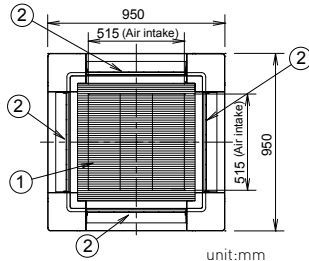

4-WAY CASSETTE NEW Dimensions

- A** S-1821PU3HA/S-1821PU3H/S-2430PU3HA/S-2430PU3H
- B** S-3448PU3HA/ S-3448PU3H

- A** 256
- B** 319

- ① Air intake
- ② Discharge outlet
- ③ Refrigerant tubing (liquid tube)
- ④ Refrigerant tubing (gas tube)
- ⑤ Drain tube connection port VP25 (outer dia. ϕ 32)
- ⑥ Power supply port
- ⑦ Suspension bolt hole (4-12 \times 30 elongated hole)

<Filter dimension> 520 x 520 x 15

unit:mm