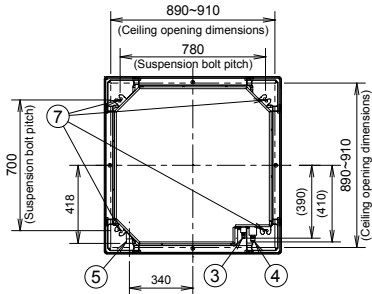

4-WAY CASSETTE NEW Dimensions

- A** S-1821PU3HA/S-1821PU3H/S-2430PU3HA/S-2430PU3H
- B** S-3448PU3HA/ S-3448PU3H

- A** 256
- B** 319

- ① Air intake
- ② Discharge outlet
- ③ Refrigerant tubing (liquid tube)
- ④ Refrigerant tubing (gas tube)
- ⑤ Drain tube connection port VP25 (outer dia. ϕ 32)
- ⑥ Power supply port
- ⑦ Suspension bolt hole (4-12 \times 30 elongated hole)

<Filter dimension> 520 x 520 x 15

unit:mm