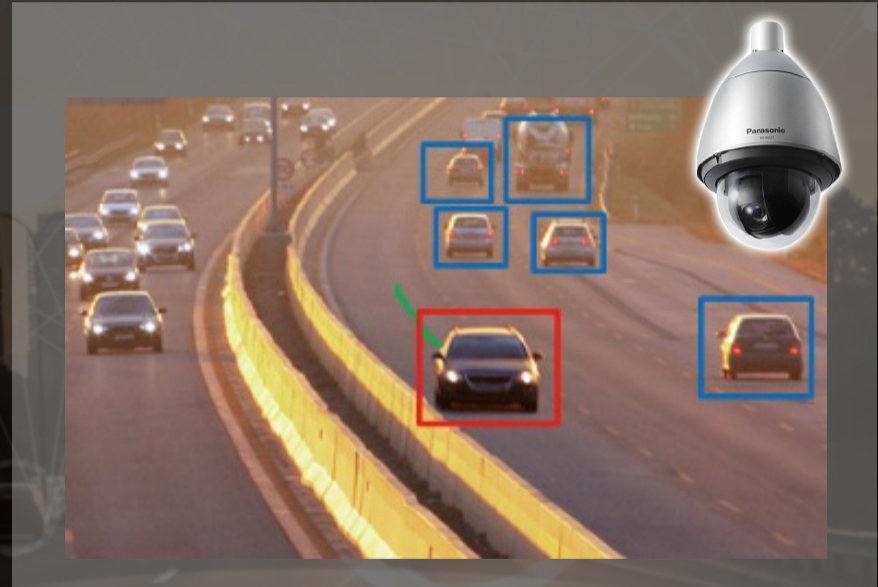

## Wrong-way Driving Detection for road traffic monitoring

### Benefit :

- ▶ Detect "Wrong-way driving" in 2 seconds

### Application :

- ▶ PTZ camera with wrong-way driving detection for "road traffic monitoring"