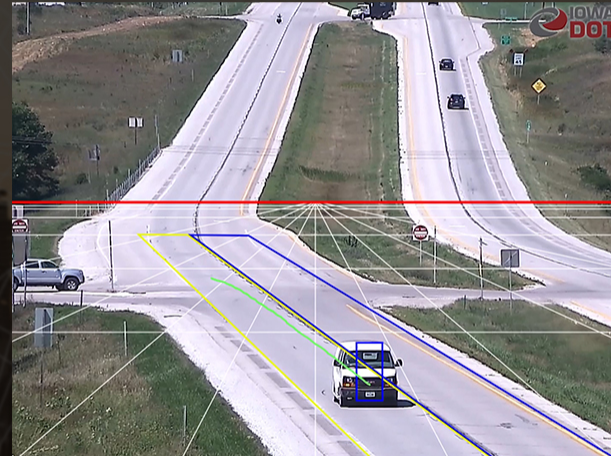

Stopped vehicle detection

* Video used with permission from the Iowa Department of Transportation