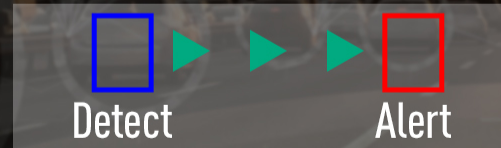

Stopped vehicle detection

* Video used with permission from the Iowa Department of Transportation